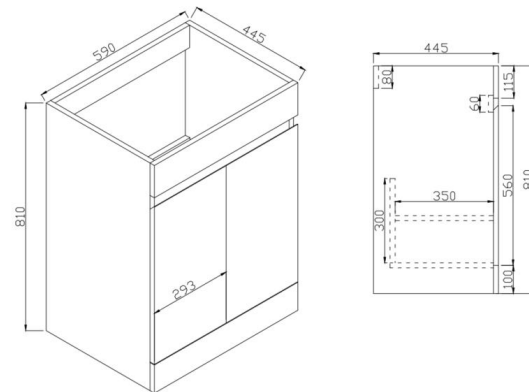

General Information	
Construction Material	MFC & Painted MDF
Installation type	Floor Mounted
Colour / Finish	Anthracite
Furniture Attributes	
Supplied Fully Assembled	Yes
Number Of Drawers	0
Number Of Doors	2
Soft Close Doors / Drawers	Yes
Moisture resistant	Yes
Internal Shelves	1
Door Opening Width (mm)	530
Draw Opening Distance (mm)	N/a
Recommended Concealed Cistern	N/a
False Draws	No
Number of False Draws	0
Can the door be swapped over to open the opposite way	N/a
Which side is the door hinge located	Both
Compatible Furniture Part Code	Empire
Compatible Basin Part Code	THIN600BASIN
Handles	
Handle Style	Recessed
Handle Finish	N/a
Handle Material	N/a
Number of Handles	2

SCUDO
BEAUTIFUL BATHROOMS

0330 124 7290

sales@scudo.co.uk - www.scudo.co.uk

Scudo is the trading name of Harrison Bathrooms Ltd. Whilst we endeavour to ensure that the product information is accurate we accept no liability for any information given. All images are for illustration purposes only. Product images and specification are subject to change. Measurement are in millimetres and are nominal.

Dimensions

(measurements in mm)

LIFETIME GUARANTEE

We are confident in our products and we want our customer to be, we proudly give a lifetime guarantee on our taps and showers, further details can be found on our website.