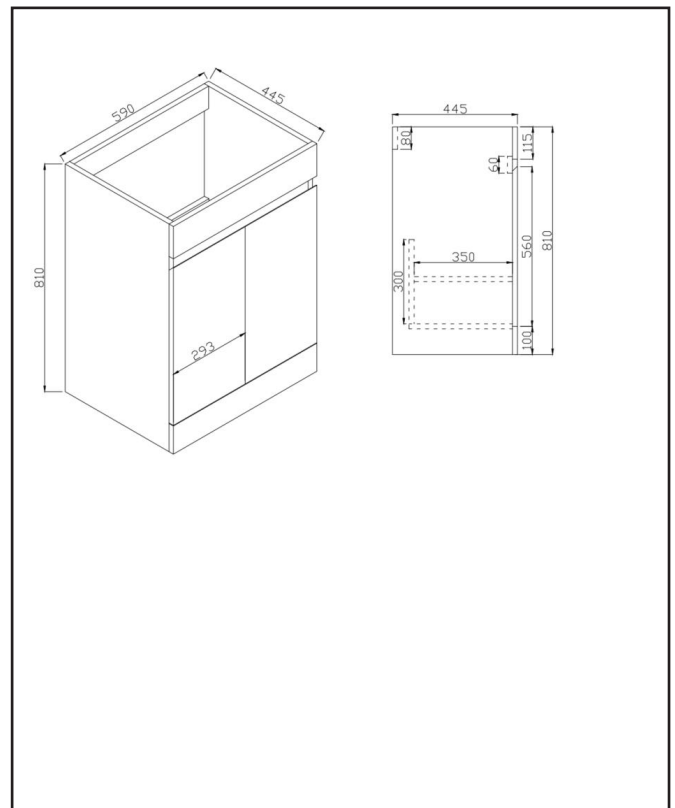

## 600 Basin Cab Green

Product Code: 600CAB-LILI-GREEN

**SCUDO**  
BEAUTIFUL BATHROOMS

0330 124 7290

sales@scudo.co.uk - www.scudo.co.uk

Scudo is the trading name of Harrison Bathrooms Ltd. Whilst we endeavour to ensure that the product information is accurate we accept no liability for any information given. All images are for illustration purposes only. Product images and specification are subject to change. Measurement are in millimetres and are nominal.

Product Name	600CAB-LILI-GREEN
Product Description	Lili 600 Basin Cab Green
<b>Product Transportation</b>	
Barcode	5060766125091
Country of origin	China
Commodity code	94036090000
<b>Product Measurements</b>	
Product Weight (KG)	29
Product Width (mm)	590
Product Height (mm)	810
Product Depth (mm)	445
Product Length (mm)	0
<b>Primary Packed Measurements</b>	
Packaged Weight	32.5
Packed Length	520
Packed Width	665
Packed Height	835
<b>Packaging Weights</b>	
Card (kg)	2.4
Paper (kg)	0.012
Wood (kg)	0
Plastic (kg)	0.1
Compliance DOP	N/a

<b>General Information</b>	
Construction Material	MFC & Painted MDF
Installation type	Floor Mounted
Colour / Finish	Green
<b>Furniture Attributes</b>	
Supplied Fully Assembled	Yes
Number Of Drawers	0
Number Of Doors	2
Soft Close Doors / Drawers	Yes
Moisture resistant	Yes
Internal Shelves	1
Door Opening Width (mm)	530
Draw Opening Distance (mm)	N/a
Recommended Concealed Cistern	N/a
False Draws	No
Number of False Draws	0
Can the door be swapped over to open the opposite way	N/a
Which side is the door hinge located	Both
Compatible Furniture Part Code	Empire
Compatible Basin Part Code	THIN600BASIN
<b>Handles</b>	
Handle Style	Recessed
Handle Finish	N/a
Handle Material	N/a
Number of Handles	2

### Dimensions (measurements in mm)