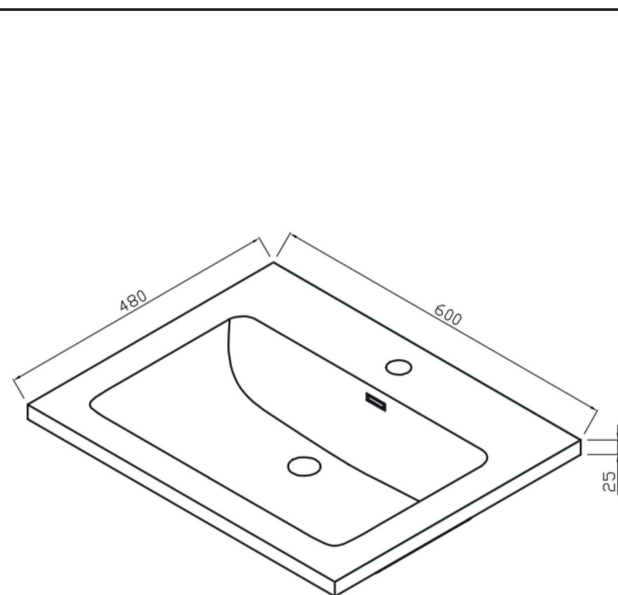

### Product Measurements

Product Weight:	10.2kg
Product Width:	480mm
Product Height:	25mm
Product Depth:	N/A
Product Length:	600mm

### Primary Packed Measurements

Packaged Weight:	11.4kg
Packaged Length:	650mm
Packaged Width:	210mm
Packaged Height:	530mm

### Basin Attributes

Basin Type:	Furniture Mounted
Number of Tap Holes:	1
Compatible Tap Codes:	All Mono Mixers
Overflow:	Yes
Recommended Waste Type:	Slotted
Inner Bowl Width:	500mm
Inner Bowl Length:	305mm
Inner Bowl Depth:	115mm
Compatible Waste Part Code:	WASTE94 / WASTE88 WASTE92 / WASTE93 WASTE100 / BLACK094 BLACK098

## Dimensions

(measurements in mm)