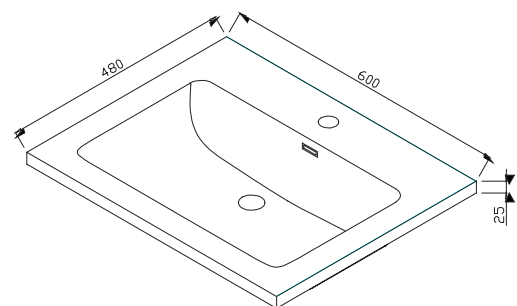

Product Measurements

Product Weight:	10.2kg
Product Width:	480mm
Product Height:	20mm
Product Depth:	N/A
Product Length:	600mm

Product Transportation

Barcode:	5060713722786
Country of Origin:	China
Comodity Code:	3922100000

Primary Packed Measurements

Packaged Weight:	11.4kg
Packaged Length:	650mm
Packaged Width:	210mm
Packaged Height:	530mm

Packaging Weight

Card:	1kg
Paper:	N/A
Wood:	N/A
Plastic:	0.026kg

General Information

Construction Material:	Polymarble
Installation Type:	Furniture Mounted
Colour / Finish:	White

Basin Attributes

Basin Type:	Furniture Mounted
Number of Tap Holes:	1
Compatible Tap Codes:	All Mono Mixers
Overflow:	Yes
Recommened Waste Type:	Slotted
Inner Bowl Width:	500mm
Inner Bowl Length:	305mm
Inner Bowl Depth:	115mm
Compatible Waste Part Code:	WASTE94 / WASTE88 WASTE92 / WASTE93 WASTE100 / BLACK094 BLACK098

Compliance DOP

HBDOC096 / HBDOC097

Dimensions (measurements in mm)

LIFETIME GUARANTEE

We are confident in our products and we want our customer to be, we proudly give a lifetime guarantee on our taps and showers, further details can be found on our website