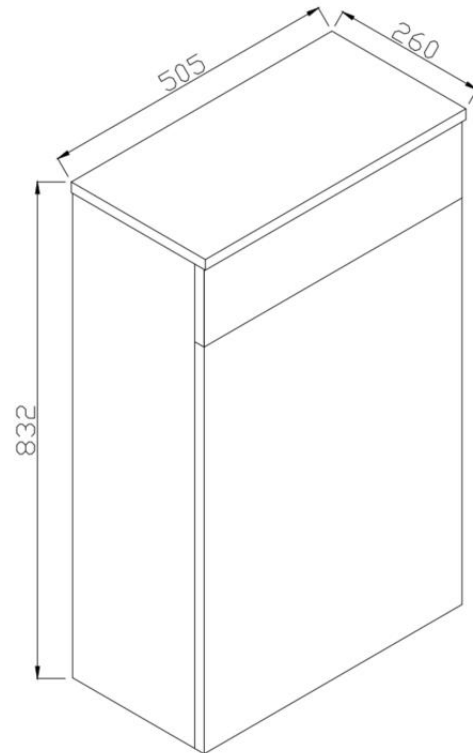

## Aubrey WC Unit Reed Green

Product Code: AUBREY-500-WC-GREEN

**SCUDO**  
BEAUTIFUL BATHROOMS

0330 124 7290

sales@scudo.co.uk - www.scudo.co.uk

Scudo is the trading name of Harrison Bathrooms Ltd. Whilst we endeavour to ensure that the product information is accurate we accept no liability for any information given. All images are for illustration purposes only. Product images and specification are subject to change. Measurement are in millimetres and are nominal.

Product Name	AUBREY-500-WC-GREEN
Product Description	Aubrey 500mm WC Unit Reed Green
<b>Product Transportation</b>	
Barcode	5060964933658
Country of origin	China
Commodity code	6810999000
<b>Product Measurements</b>	
Product Weight (KG)	12.35
Product Width (mm)	505
Product Height (mm)	832
Product Depth (mm)	260
Product Length (mm)	0
<b>Primary Packed Measurements</b>	
Packaged Weight	13.25
Packed Length	850
Packed Width	520
Packed Height	280
<b>Packaging Weights</b>	
Card (kg)	0.9
Paper (kg)	0
Wood (kg)	0
Plastic (kg)	0.02
Compliance DOP	N/a

**Dimensions**  
(measurements in mm)