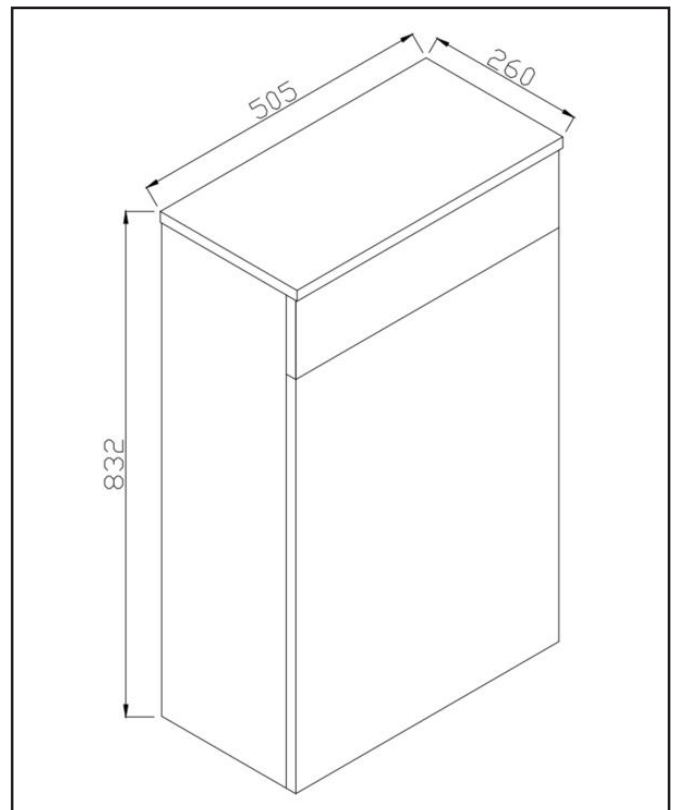

## Aubrey WC Unit Dust Grey

Product Code: AUBREY-500-WC-GREY

**SCUDO**  
BEAUTIFUL BATHROOMS

0330 124 7290

sales@scudo.co.uk - www.scudo.co.uk

Scudo is the trading name of Harrison Bathrooms Ltd. Whilst we endeavour to ensure that the product information is accurate we accept no liability for any information given. All images are for illustration purposes only. Product images and specification are subject to change. Measurement are in millimetres and are nominal.

Product Name	AUBREY-500-WC-GREY
Product Description	Aubrey 500mm WC Unit Dust Grey
<b>Product Transportation</b>	
Barcode	5060964933665
Country of origin	China
Commodity code	6810999000
<b>Product Measurements</b>	
Product Weight (KG)	12.35
Product Width (mm)	505
Product Height (mm)	832
Product Depth (mm)	260
Product Length (mm)	0
<b>Primary Packed Measurements</b>	
Packaged Weight	13.25
Packed Length	850
Packed Width	525
Packed Height	280
<b>Packaging Weights</b>	
Card (kg)	0.9
Paper (kg)	0
Wood (kg)	0
Plastic (kg)	0.02
Compliance DOP	N/a

**Dimensions**  
(measurements in mm)