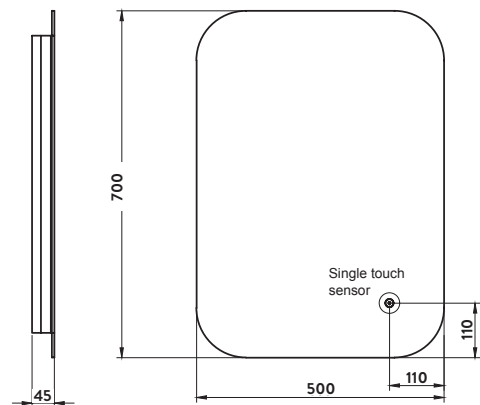

PRODUCT DATA SHEET

Aura LED Mirrors with Demister Pad and Shaver Socket 500x700mm

Product Code: AURA-500X700SHVR

SCUDO
BEAUTIFUL BATHROOMS

0330 124 7290

sales@scudo.co.uk - www.scudo.co.uk

Scudo is the trading name of Harrison Bathrooms Ltd. Whilst we endeavour to ensure that the product information is accurate we accept no liability for any information given. All images are for illustration purposes only. Product images and specification are subject to change. Measurement are in millimetres and are nominal.

Product Measurements	
Product Weight:	5.3kg
Product Width:	500mm
Product Height:	700mm
Product Depth:	55mm
Product Length:	N/A
Product Transportation	
Barcode:	5060500645052
Country of Origin:	China
Comodity Code:	7009920000
Primary Packed Measurements	
Packaged Weight:	7.4kg
Packaged Length:	823mm
Packaged Width:	613mm
Packaged Height:	115mm
Packaging Weight	
Card:	1.6kg
Paper:	N/A
Wood:	N/A
Plastic:	0.001kg
General Information	
Construction Material:	Glass
Installation Type:	Wall Mounted
Colour/Finish:	Mirror / Dull Silver
Mirror Attributes	
Bulb Watts:	37w
Bulb Type:	LED
Voltage:	230
Switch Type:	Touch Sensor
Shaving Socket:	Yes
Demister:	Yes
Clock:	No
Hang Type:	Vertical/Portrait
Light Colour:	Cool White/Warm White
Lumens:	2600
Light Temperature:	5000K
Dimmable:	No
Energy Rating:	F
Internal Shelves:	No
Down Light:	No
Bluetooth Speaker:	No
IP Rating:	IP44
Transformer Included:	Yes
Compliance DOP	
HBDOC001 / HBDOC002	

Dimensions
(measurements in mm)