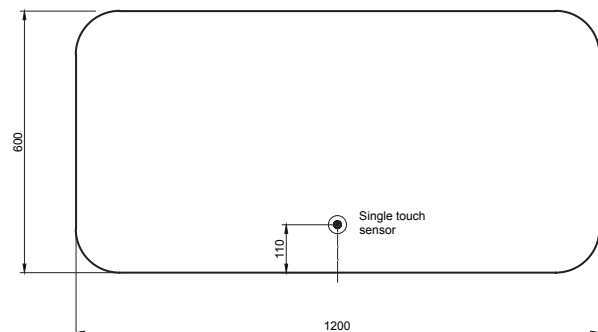

PRODUCT DATA SHEET

Aura LED Mirrors with Demister Pad and Shaver Socket 600x1200mm

Product Code: AURA-600X1200SHVR

SCUDO
BEAUTIFUL BATHROOMS

0330 124 7290

sales@scudo.co.uk - www.scudo.co.uk

Scudo is the trading name of Harrison Bathrooms Ltd. Whilst we endeavour to ensure that the product information is accurate we accept no liability for any information given. All images are for illustration purposes only. Product images and specification are subject to change. Measurement are in millimetres and are nominal.

Product Measurements	
Product Weight:	13.2kg
Product Width:	600mm
Product Height:	55mm
Product Depth:	1200mm
Product Length:	N/A
Product Transportation	
Barcode:	5060500645069
Country of Origin:	China
Comodity Code:	7009920000
Primary Packed Measurements	
Packaged Weight:	15.1kg
Packaged Length:	1323mm
Packaged Width:	713mm
Packaged Height:	115mm
Packaging Weight	
Card:	2.6kg
Paper:	N/A
Wood:	N/A
Plastic:	0.002kg
General Information	
Construction Material:	Glass / Steel
Installation Type:	Wall Mounted
Colour/Finish:	Mirror
Mirror Attributes	
Bulb Watts:	61w
Bulb Type:	LED
Voltage:	230
Switch Type:	Touch Sensor
Shaving Socket:	Yes
Demister:	Yes
Clock:	No
Hang Type:	Vertical/Portrait
Light Colour:	Cool White/Warm White
Lumens:	4160
Light Temperature:	3000/6400K
Dimmable:	No
Energy Rating:	F
Internal Shelves:	No
Down Light:	No
Bluetooth Speaker:	No
IP Rating:	IP44
Transformer Included:	Yes
Compliance DOP	
HBDOC001 / HBDOC002	

Dimensions
(measurements in mm)