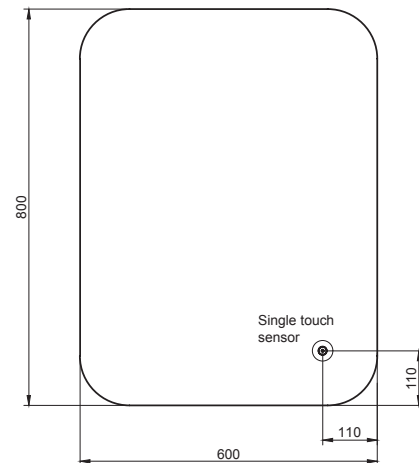

PRODUCT DATA SHEET

Aura LED Mirrors with Demister Pad and Shaver Socket 800x600mm

Product Code: AURA-800X600SHVR

0330 124 7290

sales@scudo.co.uk - www.scudo.co.uk

Scudo is the trading name of Harrison Bathrooms Ltd. Whilst we endeavour to ensure that the product information is accurate we accept no liability for any information given. All images are for illustration purposes only. Product images and specification are subject to change. Measurement are in millimetres and are nominal.

Product Measurements	
Product Weight:	7.9kg
Product Width:	600mm
Product Height:	55mm
Product Depth:	800mm
Product Length:	N/A
Product Transportation	
Barcode:	5060500645076
Country of Origin:	China
Comodity Code:	7009920000
Primary Packed Measurements	
Packaged Weight:	10.3kg
Packaged Length:	923mm
Packaged Width:	713mm
Packaged Height:	115mm
Packaging Weight	
Card:	1.6kg
Paper:	N/A
Wood:	N/A
Plastic:	0.3kg
General Information	
Construction Material:	Glass / Steel
Installation Type:	Wall Mounted
Colour/Finish:	Mirror
Mirror Attributes	
Bulb Watts:	53w
Bulb Type:	LED
Voltage:	230
Switch Type:	Touch Sensor
Shaving Socket:	No
Demister:	Yes
Clock:	No
Hang Type:	Vertical/Portrait
Light Colour:	Cool White/Warm White
Lumens:	3120
Light Temperature:	3000/6400K
Dimmable:	No
Energy Rating:	F
Internal Shelves:	No
Down Light:	No
Bluetooth Speaker:	No
IP Rating:	IP44
Transformer Included:	Yes
Compliance DOP	
HBD0C001 / HBD0C002	

Dimensions
(measurements in mm)