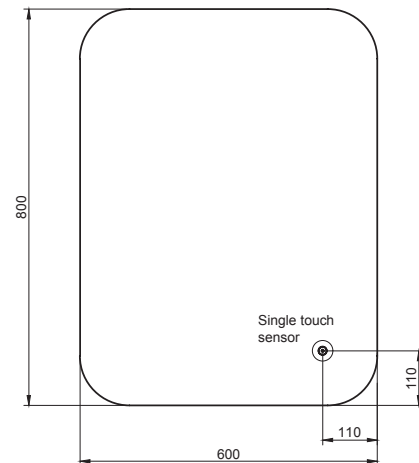

PRODUCT DATA SHEET

Aura LED Mirrors with Demister Pad and Shaver Socket 800x600mm

Product Code: AURA-800X600SHVR

SCUDO
BEAUTIFUL BATHROOMS

0330 124 7290

sales@scudo.co.uk - www.scudo.co.uk

Scudo is the trading name of Harrison Bathrooms Ltd. Whilst we endeavour to ensure that the product information is accurate we accept no liability for any information given. All images are for illustration purposes only. Product images and specification are subject to change. Measurement are in millimetres and are nominal.

Product Measurements	
Product Weight:	7.9kg
Product Width:	600mm
Product Height:	55mm
Product Depth:	800mm
Product Length:	N/A
Product Transportation	
Barcode:	5060500645076
Country of Origin:	China
Comodity Code:	7009920000
Primary Packed Measurements	
Packaged Weight:	10.3kg
Packaged Length:	923mm
Packaged Width:	713mm
Packaged Height:	115mm
Packaging Weight	
Card:	1.6kg
Paper:	N/A
Wood:	N/A
Plastic:	0.3kg
General Information	
Construction Material:	Glass / Steel
Installation Type:	Wall Mounted
Colour/Finish:	Mirror
Mirror Attributes	
Bulb Watts:	53w
Bulb Type:	LED
Voltage:	230
Switch Type:	Touch Sensor
Shaving Socket:	Yes
Demister:	Yes
Clock:	No
Hang Type:	Vertical/Portrait
Light Colour:	Cool White/Warm White
Lumens:	3120
Light Temperature:	3000/6400K
Dimmable:	No
Energy Rating:	F
Internal Shelves:	No
Down Light:	No
Bluetooth Speaker:	No
IP Rating:	IP44
Transformer Included:	Yes
Compliance DOP	
HBD0C001 / HBD0C002	

Dimensions
(measurements in mm)