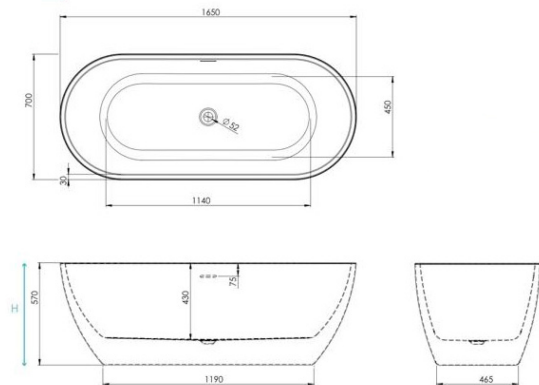

PRODUCT DATA SHEET

Freestanding Bath

Product Code: BATH-FORM

0330 124 7290

sales@scudo.co.uk www.scudo.co.uk

SCUDO
BEAUTIFUL BATHROOMS

Scudo is the trading name of Harrison Bathrooms Ltd. Whilst we endeavour to ensure that the product information is accurate, we accept no liability for any information given. All images are for illustration purposes only. Product images and specification are subject to change. Measurements are in millimetres and are nominal.

Product Name	BATH-FORM
Product Description	FORM Freestanding Bath 1650X700X570 White
Product Transportation	
Barcode	5060766122977
Country of origin	China
Commodity code	3922100000
Product Measurements	
Product Weight (KG)	57
Product Width (mm)	700
Product Height (mm)	1650
Product Depth (mm)	570
Primary Packed Measurements	
Packaged Weight	67
Packed Length	1700
Packed Width	750
Packed Height	620

General Information	
Construction Material	Acrylic
Installation type	Freestanding
Colour / Finish	White
Bath Attributes	
Bath Water Capacity (Liters)	237
Bath Water Capacity (m3)	0.237
Shape	Oval
Handed	Both
Bath Feet included	Yes
Supplied with Tap Holes	No
Height of Overflow / Soaking Depth	355
Internal Length Base (mm)	1140
Internal Width / Depth Base (mm)	450
Internal Height (mm)	430
Supplied with Front panel	N/a
Supplied with End panel	N/a
Compatible Panel Part Code	N/a