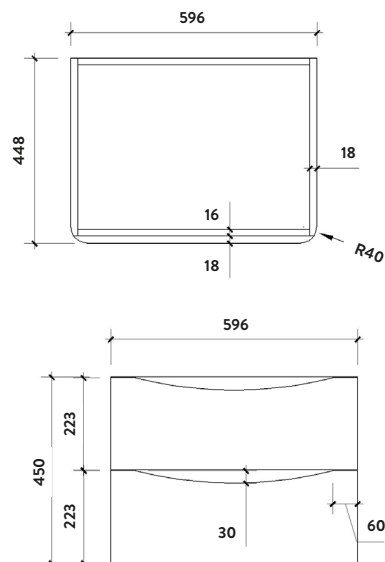

## Bella 600 Wall Cabinet Matt Grey

Product Code: BELLA-600WALLCAB-MATTGREY

**SCUDO**  
BEAUTIFUL BATHROOMS

0330 124 7290

sales@scudo.co.uk - www.scudo.co.uk

Scudo is the trading name of Harrison Bathrooms Ltd. Whilst we endeavour to ensure that the product information is accurate we accept no liability for any information given. All images are for illustration purposes only. Product images and specification are subject to change. Measurement are in millimetres and are nominal.

**Dimensions**  
(measurements in mm)

Product Measurements	
Product Weight:	21.8kg
Product Width:	448mm
Product Height:	450mm
Product Depth:	596mm
Product Length:	N/A
Product Transportation	
Barcode:	5060500645366
Country of Origin:	China
Comodity Code:	9403609000
Primary Packed Measurements	
Packaged Weight:	23.5kg
Packaged Length:	548mm
Packaged Width:	700mm
Packaged Height:	550mm
Packaging Weight	
Card:	1.34kg
Paper:	N/A
Wood:	N/A
Plastic:	0.4kg
General Information	
Construction Material:	MFC & Painted MDF
Installation Type:	Wall Mounted
Colour/Finish:	Matt Grey
Furniture Attributes	
Supplied Fully Assembled:	Yes
Numbers of Drawers:	2
Number of Doors:	N/A
Soft Close Doors/Drawers:	Yes
Moisture Resistant:	Yes
Internal Shelves:	N/A
Door Opening Width:	N/A
Draw Opening Distance:	255mm
Advised Concealed Cistern:	N/A
False Draws:	No
Number of False Draws:	N/A
Hinge Location:	N/A
Compatible Furniture Code:	BELLA
Compatible Basin Part Code:	BASIN012, BELLA-600BASIN BELLA-COUNTERTOP-600-GWTE
Handles	
Handle Style:	Recessed Cut Out
Handle Finish:	N/A
Handle Material:	N/A
Number of Handles:	2