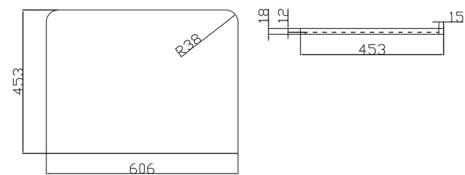

Product Name	BELLA-COUNTERTOP-600-GWTE
Product Description	Bella 600mm 18mm Solid Surface Countertop
Product Transportation	
Barcode	5060713721482
Country of origin	CH
Commodity code	6810990000
Product Measurements	
Product Weight (KG)	6
Product Width (mm)	606
Product Height (mm)	18
Product Depth (mm)	453
Product Length (mm)	0
Primary Packed Measurements	
Packaged Weight	7
Packed Length	655
Packed Width	490
Packed Height	65
Packaging Weights	
Card (kg)	0.069
Paper (kg)	n/a
Wood (kg)	n/a
Plastic (kg)	0.025
Compliance DOP	N/a

General Information	
Construction Material	Polymarble
Installation type	Furniture mounted
Colour / Finish	White
Furniture Attributes	
Supplied Fully Assembled	Yes
Number Of Drawers	N/a
Number Of Doors	N/a
Soft Close Doors / Drawers	N/a
Moisture resistant	Yes
Internal Shelves	0
Door Opening Width (mm)	N/a
Draw Opening Distance (mm)	N/a
Recommended Concealed Cistern	N/a
False Draws	No
Number of False Draws	No
Can the door be swapped over to open the opposite way	N/a
Which side is the door hinge located	N/a
Compatible Furniture Part Code	Bella
Compatible Basin Part Code	N/a
Handles	
Handle Style	N/a
Handle Finish	N/a
Handle Material	N/a
Number of Handles	N/a

Dimensions

(measurements in mm)

LIFETIME GUARANTEE

We are confident in our products and we want our customer to be, we proudly give a lifetime guarantee on our taps and showers, further details can be found on our website