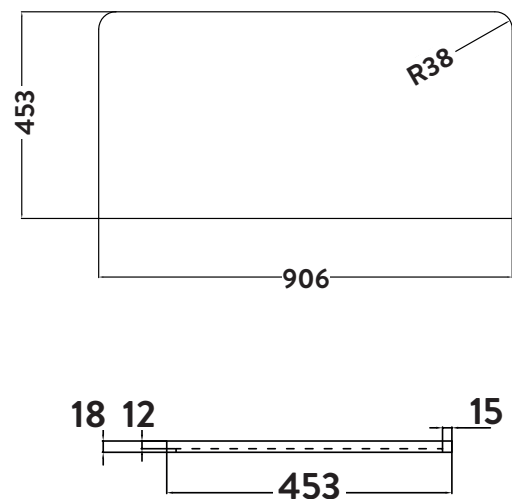

PRODUCT DATA SHEET

BELLA 900 COUNTER TOP

Product Code: BELLA-COUNTERTOP-900-GWTE

SCUDO
BEAUTIFUL BATHROOMS

0330 124 7290

sales@scudo.co.uk - www.scudo.co.uk

Scudo is the trading name of Harrison Bathrooms Ltd. Whilst we endeavour to ensure that the product information is accurate we accept no liability for any information given. All images are for illustration purposes only. Product images and specification are subject to change. Measurement are in millimetres and are nominal.

Product Name	BELLA-COUNTERTOP-900-GWTE
Product Description	Bella 900mm 18mm Solid Surface Countertop
Product Transportation	
Barcode	5060713721505
Country of origin	CH
Commodity code	6810990000
Product Measurements	
Product Weight (KG)	9
Product Width (mm)	906
Product Height (mm)	18
Product Depth (mm)	453
Product Length (mm)	0
Primary Packed Measurements	
Packaged Weight	10.5
Packed Length	955
Packed Width	490
Packed Height	65
Packaging Weights	
Card (kg)	1.5
Paper (kg)	0
Wood (kg)	0
Plastic (kg)	0
Compliance DOP	N/a

General Information	
Construction Material	Polymarble
Installation type	Furniture mounted
Colour / Finish	White
Basin Attributes	
Basin Type	0
Number of Tap Holes	0
Compatible Tap codes	0
Overflow	0
Recommended waste type	0
Compatible Waste Part Code	0
Inner Bowl Width (mm)	0
Inner Bowl Length (mm)	0
Inner Bowl Depth (mm)	0