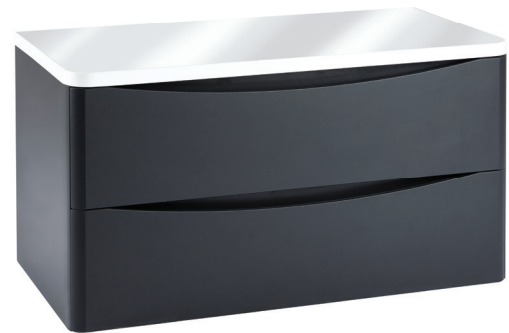

PRODUCT DATA SHEET

BELLA 900 COUNTER TOP

Product Code: BELLA-COUNTERTOP-900-GWTE

SCUDO
BEAUTIFUL BATHROOMS

0330 124 7290

sales@scudo.co.uk - www.scudo.co.uk

Scudo is the trading name of Harrison Bathrooms Ltd. Whilst we endeavour to ensure that the product information is accurate we accept no liability for any information given. All images are for illustration purposes only. Product images and specification are subject to change. Measurement are in millimetres and are nominal.

Product Name	BELLA-COUNTERTOP-900-GWTE
Product Description	Bella 900mm 18mm Solid Surface Countertop
Product Transportation	
Barcode	5060713721505
Country of origin	CH
Commodity code	6810990000
Product Measurements	
Product Weight (KG)	9
Product Width (mm)	906
Product Height (mm)	18
Product Depth (mm)	453
Product Length (mm)	0
Primary Packed Measurements	
Packaged Weight	10.5
Packed Length	955
Packed Width	490
Packed Height	65
Packaging Weights	
Card (kg)	1.5
Paper (kg)	0
Wood (kg)	0
Plastic (kg)	0
Compliance DOP	N/a

General Information	
Construction Material	Polymarble
Installation type	Furniture mounted
Colour / Finish	White
Basin Attributes	
Basin Type	0
Number of Tap Holes	0
Compatible Tap codes	0
Overflow	0
Recommended waste type	0
Compatible Waste Part Code	0
Inner Bowl Width (mm)	0
Inner Bowl Length (mm)	0
Inner Bowl Depth (mm)	0