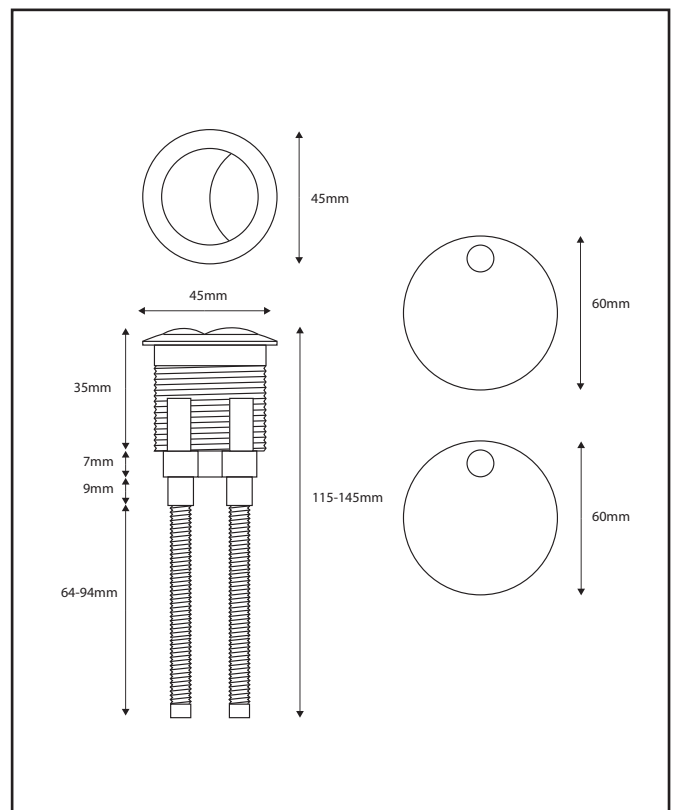

PRODUCT DATA SHEET

Black Seat Hinge Cover & Cistern Push Button

Product Code: BLACK-COVER&BUTTON

SCUDO
BEAUTIFUL BATHROOMS

0330 124 7290

sales@scudo.co.uk - www.scudo.co.uk

Scudo is the trading name of Harrison Bathrooms Ltd. Whilst we endeavour to ensure that the product information is accurate we accept no liability for any information given. All images are for illustration purposes only. Product images and specification are subject to change. Measurement are in millimetres and are nominal.

Product Name	BLACK-COVER&BUTTON
Product Description	Black Seat Hinge Cover & Cistern Push Button
Product Transportation	
Barcode	5060766125497
Country of origin	CH
Commodity code	3922200000
Product Measurements	
Product Weight (KG)	0.019
Product Width (mm)	60
Product Height (mm)	110
Product Depth (mm)	8
Product Length (mm)	0
Primary Packed Measurements	
Packaged Weight	0.02
Packed Length	115
Packed Width	8
Packed Height	165
Packaging Weights	
Card (kg)	0.001
Paper (kg)	0
Wood (kg)	0
Plastic (kg)	0
Compliance DOP	N/A

General Information	
Construction Material	Plastic
Installation type	N/A
Colour / Finish	Black

Dimensions
(measurements in mm)

LIFETIME GUARANTEE

We are confident in our products and we want our customer to be, we proudly give a lifetime guarantee on our taps and showers, further details can be found on our website