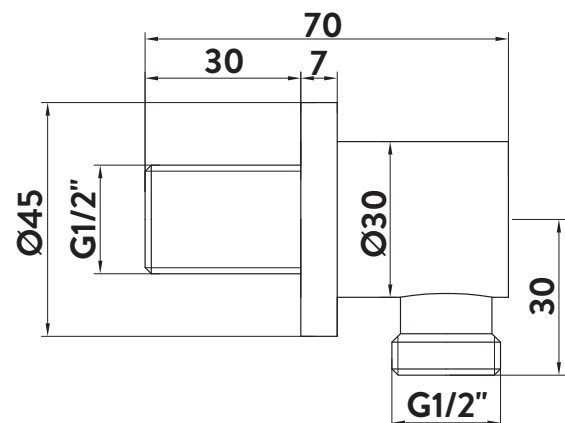

PRODUCT DATA SHEET

Black Round Outlet Elbow

Product Code: BLACK011ORB

SCUDO
BEAUTIFUL BATHROOMS

0330 124 7290

sales@scudo.co.uk - www.scudo.co.uk

Scudo is the trading name of Harrison Bathrooms Ltd. Whilst we endeavour to ensure that the product information is accurate we accept no liability for any information given. All images are for illustration purposes only. Product images and specification are subject to change. Measurement are in millimetres and are nominal.

Product Name	BLACK011ORB
Product Description	Round Matte Black Outlet Elbow
Product Transportation	
Barcode	5060713722694
Country of origin	CH
Commodity code	7418200000
Product Measurements	
Product Weight (KG)	0.213
Product Width (mm)	45
Product Height (mm)	45
Product Depth (mm)	70
Product Length (mm)	1500
Primary Packed Measurements	
Packaged Weight	0.228
Packed Length	5.5
Packed Width	5.5
Packed Height	9.5
Packaging Weights	
Card (kg)	0.05
Paper (kg)	n/a
Wood (kg)	n/a
Plastic (kg)	0.004
Compliance DOP	N/a

General Information	
Construction Material	Brass
Installation type	Wall Mounted
Colour / Finish	Black
Tap / Shower Attributes	
WRAS Approved	No
TMV Approved	No
Minimum Operating Pressure (bar)	0
Maximum Operating Pressure (bar)	5
Flexible Tails Included	0
Number of tap holes required	0
Handle Type	0
Swivel Spout	0
Inlet Connection	0
Outlet Connection	0
Tap Hole Diameter (mm)	0
Tap Type description	0
Includes Waste	0
Valve / Cartridge Type	0
Cartridge Spare code	0
Flow Rates	
0.2bar (l/min)	0
0.5bar (l/min)	0
1bar (l/min)	0
2bar (l/min)	0
3bar (l/min)	0