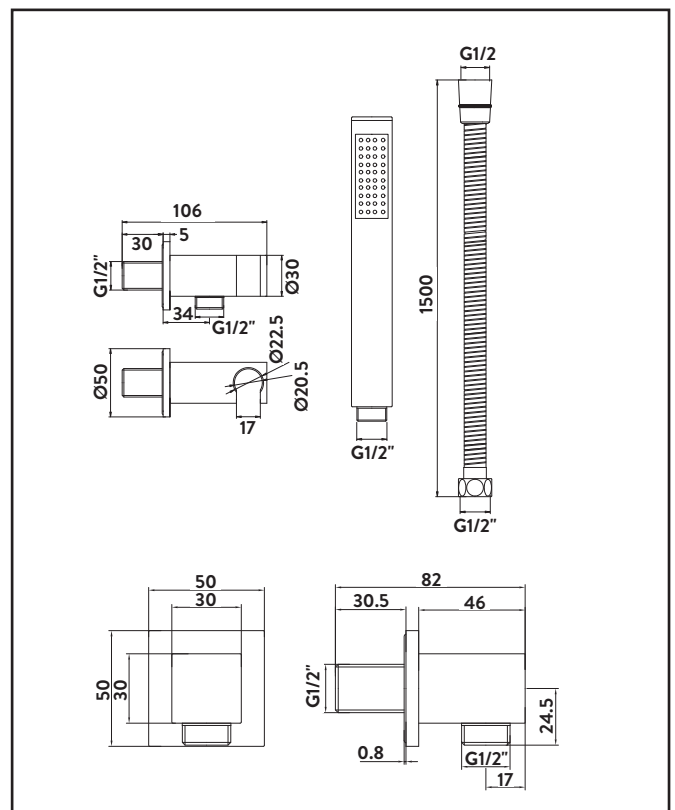

Product Name	BLACK019ORB
Product Description	Black Square Shower Outlet, Hose & Head
<b>Product Transportation</b>	
Barcode	5060713723172
Country of origin	CH
Commodity code	3924900000
<b>Product Measurements</b>	
Product Weight (KG)	0.3
Product Width (mm)	30
Product Height (mm)	106
Product Depth (mm)	0
Product Length (mm)	0
<b>Primary Packed Measurements</b>	
Packaged Weight	0.5
Packed Length	0
Packed Width	0
Packed Height	0
<b>Packaging Weights</b>	
Card (kg)	0.093
Paper (kg)	4
Wood (kg)	n/a
Plastic (kg)	0.008
Compliance DOP	0

<b>General Information</b>	
Construction Material	Brass / Stainless Steel / Plastic
Installation type	Wall Mounted
Colour / Finish	Black
<b>Tap / Shower Attributes</b>	
WRAS Approved	No
TMV Approved	No
Minimum Operating Pressure (bar)	0
Maximum Operating Pressure (bar)	5
Flexible Tails Included	0
Number of tap holes required	0
Handle Type	0
Swivel Spout	0
Inlet Connection	0
Outlet Connection	0
Tap Hole Diameter (mm)	0
Tap Type description	0
Includes Waste	0
Valve / Cartridge Type	0
Cartridge Spare code	0
<b>Flow Rates</b>	
0.2bar (l/min)	0
0.5bar (l/min)	0
1bar (l/min)	0
2bar (l/min)	0
3bar (l/min)	0

### Dimensions

(measurements in mm)

**Dimensions**  
(measurements in mm)