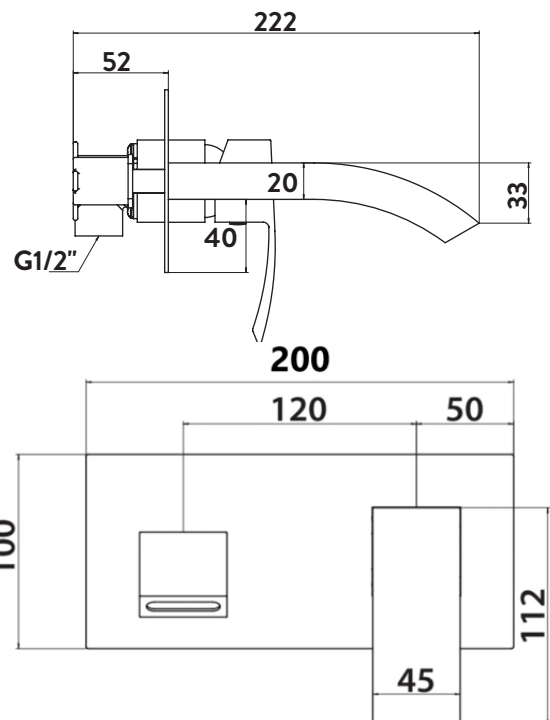

General Information	
Construction Material	Brass
Installation type	Wall Mounted
Colour / Finish	Matt Black
Tap / Shower Attributes	
WRAS Approved	No
TMV Approved	No
Minimum Operating Pressure (bar)	0.2
Maximum Operating Pressure (bar)	5
Flexible Tails Included	No
Number of tap holes required	0
Handle Type	Lever
Swivel Spout	No
Inlet Connection	1/2 BSP
Outlet Connection	N/a
Tap Hole Diameter (mm)	N/a
Tap Type description	Mono Mixer
Includes Waste	No
Valve / Cartridge Type	Single lever cartridges 35mm
Cartridge Spare code	N/a
Flow Rates	
0.2bar (l/min)	2.4
0.5bar (l/min)	5.5
1bar (l/min)	7.8
2bar (l/min)	11
3bar (l/min)	13.4

SCUDO
BEAUTIFUL BATHROOMS

0330 124 7290

sales@scudo.co.uk - www.scudo.co.uk

Scudo is the trading name of Harrison Bathrooms Ltd. Whilst we endeavour to ensure that the product information is accurate we accept no liability for any information given. All images are for illustration purposes only. Product images and specification are subject to change. Measurement are in millimetres and are nominal.

Dimensions
(measurements in mm)

LIFETIME GUARANTEE

We are confident in our products and we want our customer to be, we proudly give a lifetime guarantee on our taps and showers, further details can be found on our website.