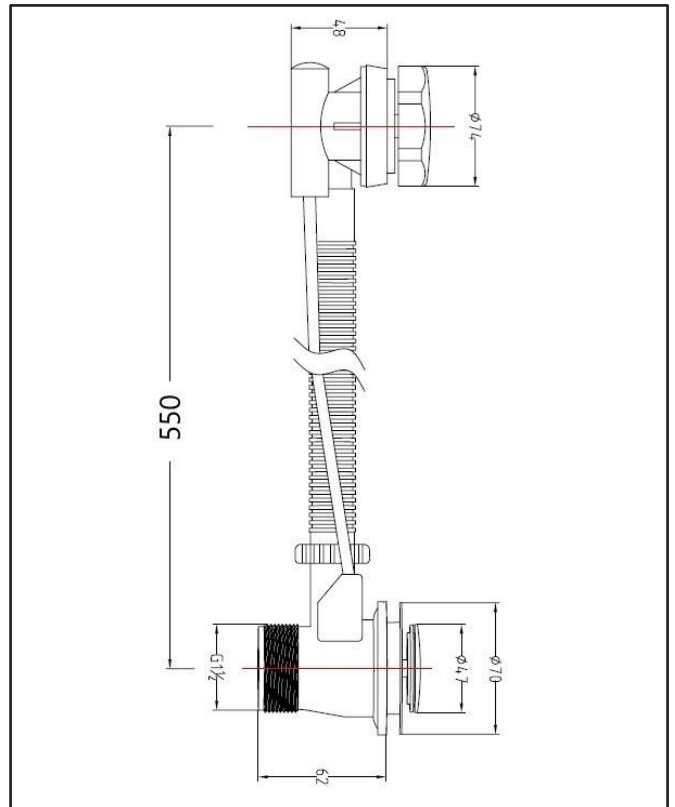

## Black Bath Pop-up Waste & Overflow

Product Code: BLACKBW001

**SCUDO**  
BEAUTIFUL BATHROOMS

0330 124 7290

sales@scudo.co.uk - www.scudo.co.uk

Scudo is the trading name of Harrison Bathrooms Ltd. Whilst we endeavour to ensure that the product information is accurate we accept no liability for any information given. All images are for illustration purposes only. Product images and specification are subject to change. Measurement are in millimetres and are nominal.

Product Name	BLACKBW001
Product Description	Black Bath Pop-Up Waste with Overflow
Product Transportation	
Barcode	5060500645601
Country of origin	CH
Commodity code	8481804090
Product Measurements	
Product Weight (KG)	0.38
Product Width (mm)	See Linedrawing
Product Height (mm)	See Linedrawing
Product Depth (mm)	See Linedrawing
Primary Packed Measurements	
Packaged Weight	0.49
Packed Length	210
Packed Width	120
Packed Height	75

General Information	
Construction Material	Brass, Plastic
Installation type	Bath fixed
Colour / Finish	Black
Waste Attributes	
Type	Bath Waste
Slotted or Unslotted	Slotted
Connection	Threaded Nut
Function	Pop Up
Length of Overflow Hose (mm)	550