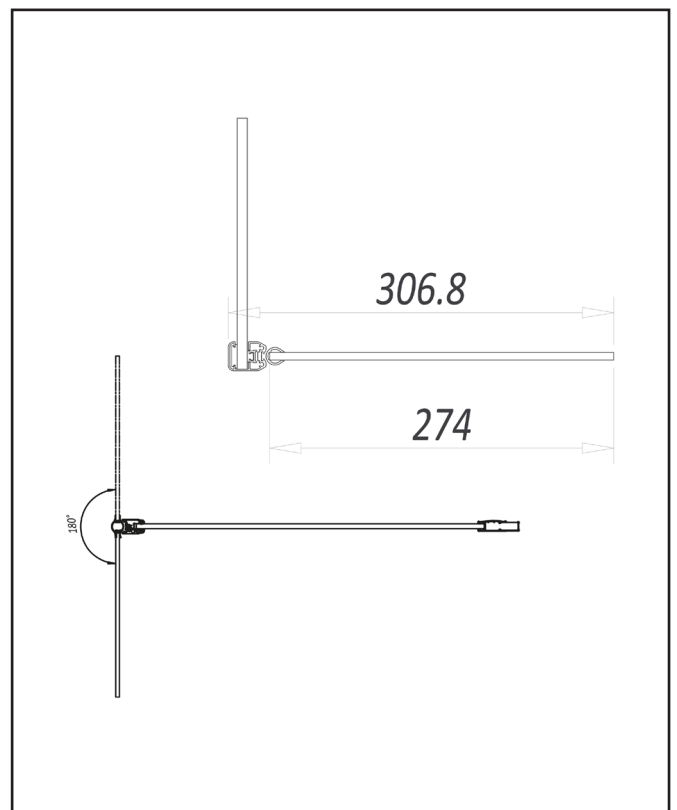

### Product Measurements

Product Weight:	11kg
Product Width:	274mm
Product Height:	1960mm
Product Depth:	8mm
Product Length:	N/A

### Primary Packed Measurements

Packaged Weight:	14kg
Packaged Length:	2090mm
Packaged Width:	380mm
Packaged Height:	55mm

### Enclosure Attributes

Adjustment:	275mm
Aqua-Shield:	Yes
Hinge Type:	Wet Wall Barrel Hinge Flipper
Door Type:	N/A
Frame Type:	Frameless
Glass Type:	Clear
Radius:	N/A
Entry Width:	N/A
Door In Swing:	90 Degrees
Door Out Swing:	90 Degrees
Enclosure Shape:	Straight
Glass Thickness:	8mm
Profile Finish/Colour:	Black
Profile Material:	Aluminium

**Dimensions**  
(measurements in mm)