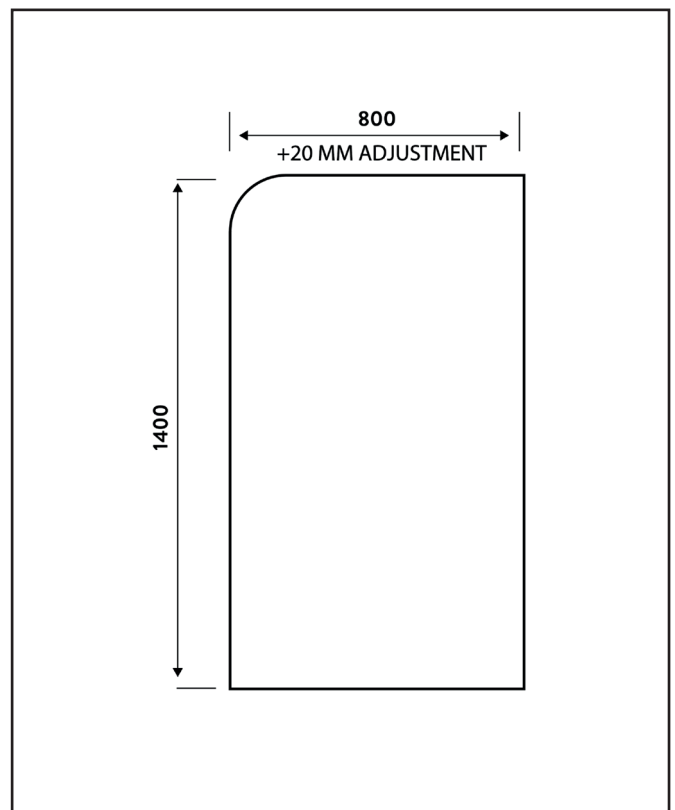

## S6 Black Radius Bath Screen

Product Code: BLACKSCREEN010

**SCUDO**  
BEAUTIFUL BATHROOMS

0330 124 7290

sales@scudo.co.uk - www.scudo.co.uk

Scudo is the trading name of Harrison Bathrooms Ltd. Whilst we endeavour to ensure that the product information is accurate we accept no liability for any information given. All images are for illustration purposes only. Product images and specification are subject to change. Measurement are in millimetres and are nominal.

Product Name	BLACKSCREEN010
Product Description	6mm Radius Edge Bathscreen 1400x800 mm Black
Product Transportation	
Barcode	5060500641757
Country of origin	CH
Commodity code	7610909095
Product Measurements	
Product Weight (KG)	15.5
Product Width (mm)	800
Product Height (mm)	1400
Product Depth (mm)	6
Product Length (mm)	0
Primary Packed Measurements	
Packaged Weight	17.1
Packed Length	1460
Packed Width	830
Packed Height	40
Packaging Weights	
Card (kg)	1.8
Paper (kg)	8
Wood (kg)	n/a
Plastic (kg)	0.161
Compliance DOP	HBD0C011, HBD0C012

General Information	
Construction Material	Acrylic
Installation type	Wall Mounted
Colour / Finish	White
Bath Attributes	
Bath Water Capacity (Litres)	215
Bath Water Capacity (m3)	0.215
Shape	P-Shape
Handed	Left
Bath Feet included	Yes
Supplied with Tap Holes	No
Height of Overflow / Soaking Depth	0
Internal Length Base (mm)	1230
Internal Width / Depth Base (mm)	500
Internal Height (mm)	400
Supplied with Front panel	No
Supplied with End panel	No
Compatible Panel Part Code	SHOWERBATH003

**Dimensions**  
(measurements in mm)