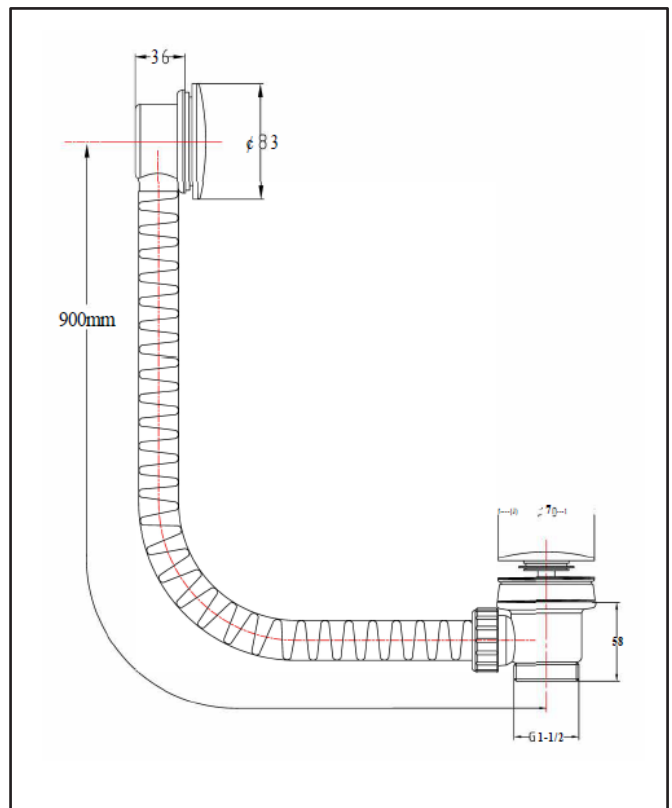

Product Name	BRASSBW001
Product Description	Easy Clean Bath Waste Brushed Brass
Product Transportation	
Barcode	5060766124339
Country of origin	CH
Commodity code	8481804090
Product Measurements	
Product Weight (KG)	0.7
Product Width (mm)	See Linedrawing
Product Height (mm)	See Linedrawing
Product Depth (mm)	See Linedrawing
Primary Packed Measurements	
Packaged Weight	0.81
Packed Length	390
Packed Width	265
Packed Height	75

General Information	
Construction Material	Brass, Plastic
Installation type	Bath fixed
Colour / Finish	Brushed Brass
Waste Attributes	
Type	Bath Waste
Slotted or Unslotted	Slotted
Connection	Threaded Nut
Function	Clicker
Length of Overflow Hose (mm)	900