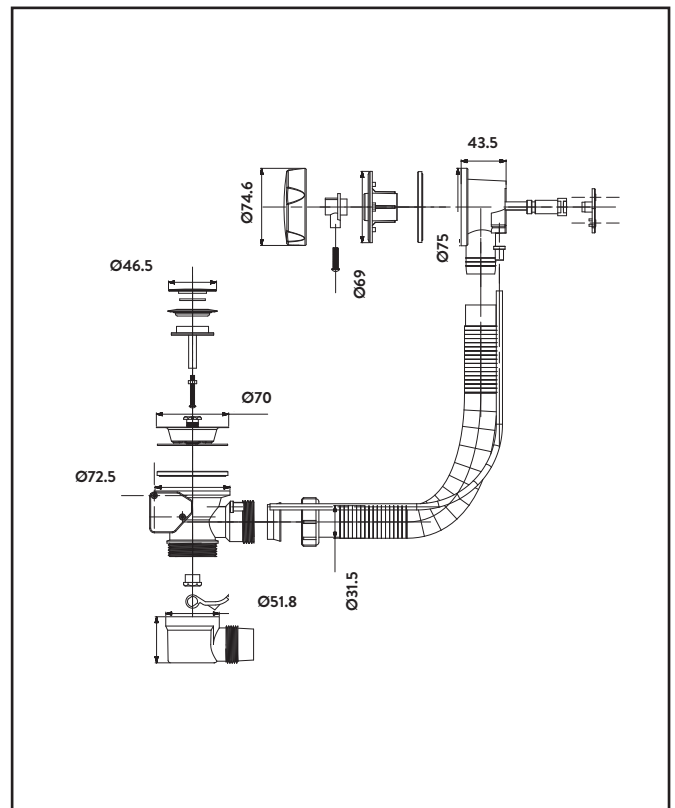

PRODUCT DATA SHEET

Brushed Brass Bath Waste

Product Code: BRASSBW001

SCUDO
BEAUTIFUL BATHROOMS

0330 124 7290

sales@scudo.co.uk - www.scudo.co.uk

Scudo is the trading name of Harrison Bathrooms Ltd. Whilst we endeavour to ensure that the product information is accurate we accept no liability for any information given. All images are for illustration purposes only. Product images and specification are subject to change. Measurement are in millimetres and are nominal.

Product Name	BRASSBW001
Product Description	Bath Pop-Up Brushed Brass
Product Transportation	
Barcode	5060766124339
Country of origin	CH
Commodity code	8481804090
Product Measurements	
Product Weight (KG)	0
Product Width (mm)	0
Product Height (mm)	0
Product Depth (mm)	0
Product Length (mm)	0
Primary Packed Measurements	
Packaged Weight	0
Packed Length	0
Packed Width	0
Packed Height	0
Packaging Weights	
Card (kg)	0.3
Paper (kg)	0
Wood (kg)	0
Plastic (kg)	0.156
Compliance DOP	N/a

General Information	
Construction Material	0
Installation type	Bath Waste
Colour / Finish	Brushed Brass
Waste Attributes	
Type	0
Slotted or Unslotted	0
Connection	0
Function	0
Length of Overflow Hose (mm)	0
Trap Attributes	
Inner Pipe Length (mm)	0
Outer Pipe Length (mm)	0
Connection type	0