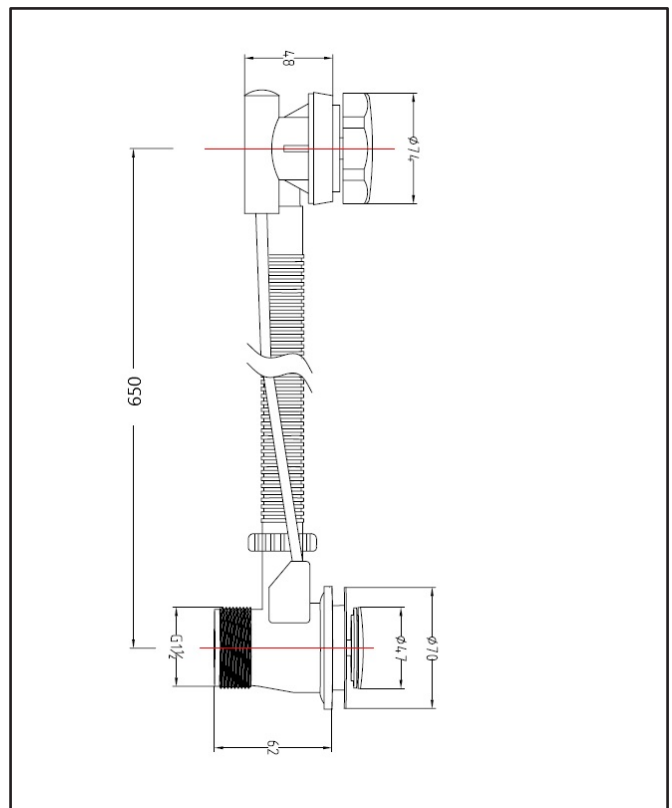

PRODUCT DATA SHEET

Bath Pop-up Waste & Overflow

Product Code: BW001

Product Name	BW001
Product Description	Bath Pop-Up Waste with Overflow
Product Transportation	
Barcode	5060500640101
Country of origin	CH
Commodity code	8481804090
Product Measurements	
Product Weight (KG)	0.62
Product Width (mm)	See Linedrawing
Product Height (mm)	See Linedrawing
Product Depth (mm)	See Linedrawing
Primary Packed Measurements	
Packaged Weight	0.7
Packed Length	460
Packed Width	140
Packed Height	80

General Information	
Construction Material	Brass, Plastic
Installation type	Bath fixed
Colour / Finish	Chrome
Waste Attributes	
Type	Bath Waste
Slotted or Unslotted	Slotted
Connection	Threaded Nut
Function	Pop Up
Length of Overflow Hose (mm)	650

SCUDO
BEAUTIFUL BATHROOMS

0330 124 7290

sales@scudo.co.uk - www.scudo.co.uk

Scudo is the trading name of Harrison Bathrooms Ltd. Whilst we endeavour to ensure that the product information is accurate we accept no liability for any information given. All images are for illustration purposes only. Product images and specification are subject to change. Measurements are in millimetres and are nominal.

LIFETIME GUARANTEE

We are confident in our products and we want our customer to be, we proudly give a lifetime guarantee on our taps and showers. Further details can be found on our website