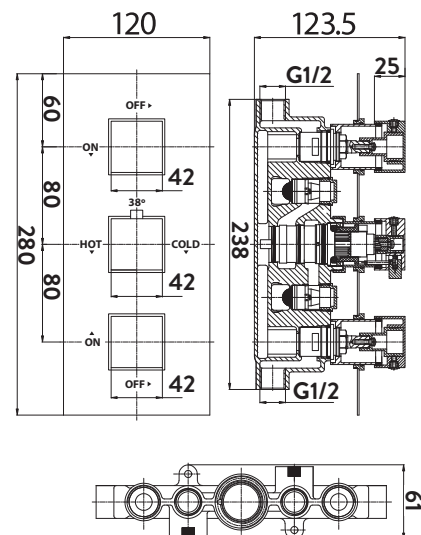

Product Measurements

Product Weight:	3.145kg
Product Width:	120mm
Product Height:	280mm
Product Depth:	123.5mm
Product Length:	0mm

Product Transportation

Barcode:	5060500640194
Country of Origin:	China
Comodity Code:	8481804090

Primary Packed Measurements

Packaged Weight:	3.39kg
Packaged Length:	355mm
Packaged Width:	136mm
Packaged Height:	142mm

Packaging Weight

Card:	0.193kg
Plastic:	0.009kg

General Information

Construction Material:	Brass / Stainless Steel
Installation Type:	In Wall
Colour / Finish:	Brass / Chrome

Shower Specification

Anti-Scald:	Yes
Shower Diverter Functions:	No
Number of Outlets:	2
Thermo Temp Control:	Yes
Cool Touch:	No
Shower Handset Functions:	N/A
Minimum Working Pressure:	0.2
Maximum Working Pressure:	5
Shape:	N/A
Pipe Centre:	N/A
Inlet Connection:	3/4 BSP
Outlet Connection:	1/2 BSP
Adjustable:	N/A
Adjustment:	N/A
Handle Type:	Square

Flow Rates

0.2bar (l/min)	6.5
0.5bar (l/min)	9.7
1bar (l/min)	14
2bar (l/min)	20.5
3bar (l/min)	27

Compliance DOP

HBDOC042 / HBDOC043

Spares

Diverter: T47002D-08/T47052-08 Thermostatic Cartridge: H102V

Tap Attributes

Tap Type Description:	In Wall Thermostatic Mixer
Includes Waste:	N/A
Valve / Cartridge Type:	Thermo & 1/4 Turn Cartridge

For Part G Building regulations, compliance see flow regulator section of spec binder.

Dimensions

(measurements in mm)

LIFETIME GUARANTEE

We are confident in our products and we want our customer to be, we proudly give a lifetime guarantee on our taps and showers, further details can be found on our website