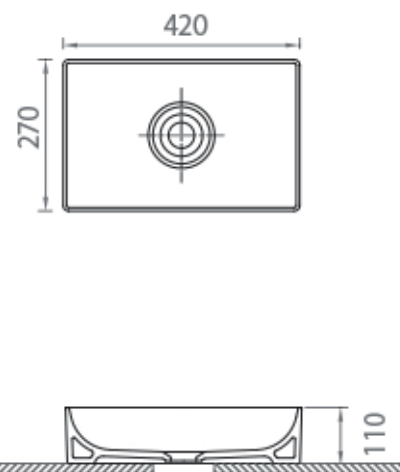

## Stance Counter Top Basin 420mm

Product Code: COUNTERTOP-001

**SCUDO**  
BEAUTIFUL BATHROOMS

0330 124 7290

sales@scudo.co.uk - www.scudo.co.uk

Scudo is the trading name of Harrison Bathrooms Ltd. Whilst we endeavour to ensure that the product information is accurate we accept no liability for any information given. All images are for illustration purposes only. Product images and specification are subject to change. Measurement are in millimetres and are nominal.

Product Name	COUNTERTOP-001
Product Description	Stance 420mm Countertop Basin
<b>Product Transportation</b>	
Barcode	5060766123196
Country of origin	TURK
Commodity code	6910900000
<b>Product Measurements</b>	
Product Weight (KG)	7
Product Width (mm)	420
Product Height (mm)	110
Product Depth (mm)	270
Product Length (mm)	0
<b>Primary Packed Measurements</b>	
Packaged Weight	7.8
Packed Length	450
Packed Width	140
Packed Height	300
<b>Packaging Weights</b>	
Card (kg)	0
Paper (kg)	0
Wood (kg)	0
Plastic (kg)	0
Compliance DOP	N/a

<b>General Information</b>	
Construction Material	Ceramic
Installation type	Furniture Mounted
Colour / Finish	White
<b>Basin Attributes</b>	
Basin Type	Counter Top
Number of Tap Holes	None
Compatible Tap codes	Tall Mono Mixers
Overflow	None
Recommended waste type	Unslotted
Compatible Waste Part Code	Unslotted
Inner Bowl Width (mm)	400
Inner Bowl Length (mm)	250
Inner Bowl Depth (mm)	80

**Dimensions**  
(measurements in mm)