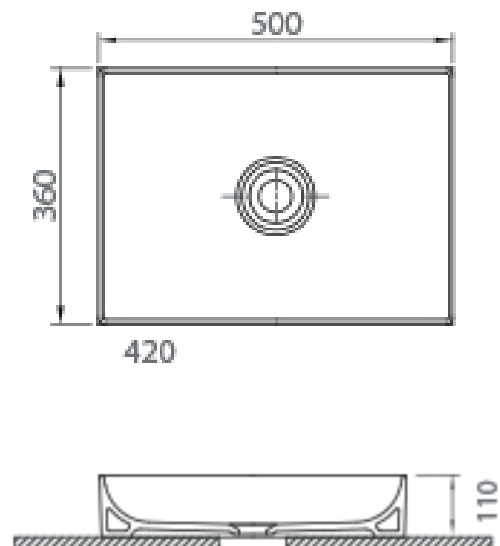

## Stance 500mm Countertop Basin

Product Code: COUNTERTOP-002

**SCUDO**  
BEAUTIFUL BATHROOMS

0330 124 7290

sales@scudo.co.uk - www.scudo.co.uk

Scudo is the trading name of Harrison Bathrooms Ltd. Whilst we endeavour to ensure that the product information is accurate we accept no liability for any information given. All images are for illustration purposes only. Product images and specification are subject to change. Measurements are in millimetres and are nominal.

Product Name	COUNTERTOP-002
Product Description	Stance 500mm Countertop Basin
<b>Product Transportation</b>	
Barcode	5060766123202
Country of origin	TURK
Commodity code	6910900000
<b>Product Measurements</b>	
Product Weight (KG)	8
Product Width (mm)	360
Product Height (mm)	110
Product Depth (mm)	110
Product Length (mm)	500
<b>Primary Packed Measurements</b>	
Packaged Weight	8.8
Packed Length	500
Packed Width	360
Packed Height	110

<b>General Information</b>	
Construction Material	Ceramic
Installation type	Furniture Mounted
Colour / Finish	White
<b>Basin Attributes</b>	
Basin Type	Counter Top
Number of Tap Holes	None
Compatible Tap codes	Tall Mono Mixers
Overflow	None
Recommended waste type	Unslotted
Compatible Waste Part Code	Unslotted
Inner Bowl Width (mm)	480
Inner Bowl Length (mm)	340
Inner Bowl Depth (mm)	90