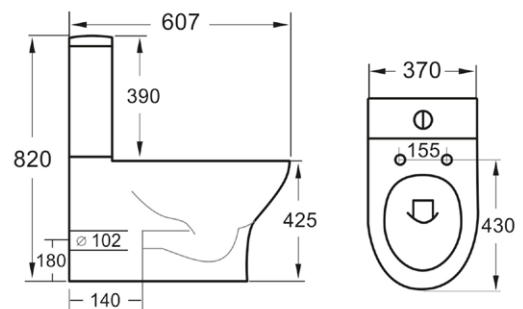

## Deia Cistern & Fittings

Product Code: DEIA002

**SCUDO**  
BEAUTIFUL BATHROOMS

0330 124 7290

sales@scudo.co.uk - www.scudo.co.uk

Scudo is the trading name of Harrison Bathrooms Ltd. Whilst we endeavour to ensure that the product information is accurate we accept no liability for any information given. All images are for illustration purposes only. Product images and specification are subject to change. Measurements are in millimetres and are nominal.

Product Name	DEIA002
Product Description	Cistern & Fittings
<b>Product Transportation</b>	
Barcode	5060713720584
Country of origin	CH
Commodity code	6910100000
<b>Product Measurements</b>	
Product Weight (KG)	13.5
Product Width (mm)	140
Product Height (mm)	420
Product Depth (mm)	0
Product Length (mm)	395
<b>Primary Packed Measurements</b>	
Packaged Weight	15.5
Packed Length	410
Packed Width	185
Packed Height	460
<b>Packaging Weights</b>	
Card (kg)	0.45
Paper (kg)	6
Wood (kg)	n/a
Plastic (kg)	0.015
Compliance DOP	HBDOC102, HBDOC103

<b>General Information</b>	
Construction Material	Ceramic
Installation type	Top Fix
Colour / Finish	White
<b>WC Cistern Specification</b>	
Water inlet location	LEFT
Flush Volume	6/4
Flush Type	PUSH BUTTON
WRAS Approved Fittings	0

**Dimensions**  
(measurements in mm)