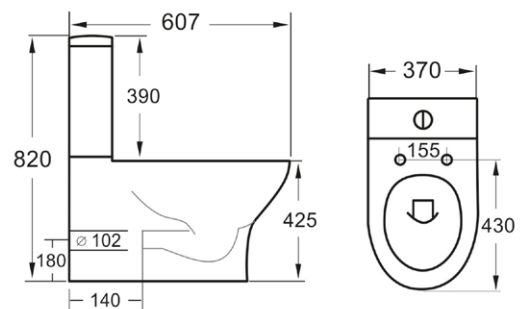

## Deia Cistern & Fittings

Product Code: DEIA002

**SCUDO**  
BEAUTIFUL BATHROOMS

0330 124 7290

sales@scudo.co.uk - www.scudo.co.uk

Scudo is the trading name of Harrison Bathrooms Ltd. Whilst we endeavour to ensure that the product information is accurate we accept no liability for any information given. All images are for illustration purposes only. Product images and specification are subject to change. Measurement are in millimetres and are nominal.

Product Name	DEIA002
Product Description	Cistern & Fittings
<b>Product Transportation</b>	
Barcode	5060713720584
Contry of origin	CH
Comodity code	6910100000
<b>Product Measurements</b>	
Product Weight (KG)	13.5
Product Width (mm)	140
Product Height (mm)	420
Product Depth (mm)	0
Product Length (mm)	395
<b>Primary Packed Measurements</b>	
Packaged Weight	15.5
Packed Length	410
Packed Width	185
Packed Height	460
<b>Packaging Weights</b>	
Card (kg)	0.45
Paper (kg)	6
Wood (kg)	n/a
Plastic (kg)	0.015
Compliance DOP	HBDOC102, HBDOC103

<b>General Information</b>	
Construction Material	Ceramic
Installation type	Top Fix
Colour / Finish	White
<b>WC Cistern Specification</b>	
Water inlet location	RIGHT
Flush Volume	6/4
Flush Type	PUSH BUTTON
WRAS Approved Fittings	0