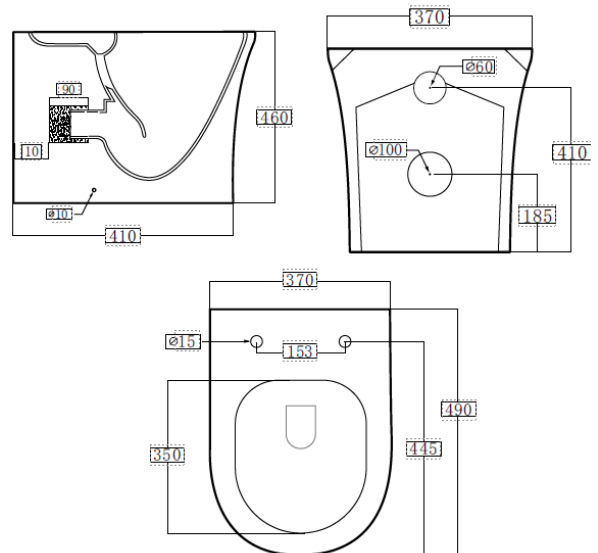

PRODUCT DATA SHEET

Deia Comfort Height BTW Pan

Product Code: DEIA010

SCUDO
BEAUTIFUL BATHROOMS

0330 124 7290

sales@scudo.co.uk - www.scudo.co.uk

Scudo is the trading name of Harrison Bathrooms Ltd. Whilst we endeavour to ensure that the product information is accurate we accept no liability for any information given. All images are for illustration purposes only. Product images and specification are subject to change. Measurement are in millimetres and are nominal.

Product Name	DEIA010
Product Description	455mm Rimless Comfort Height BTW Pan
Product Transportation	
Barcode	5060713720621
Country of origin	CH
Commodity code	6910100000
Product Measurements	
Product Weight (KG)	25
Product Width (mm)	365
Product Height (mm)	455
Product Depth (mm)	0
Product Length (mm)	485
Primary Packed Measurements	
Packaged Weight	26.6
Packed Length	510
Packed Width	390
Packed Height	480
Packaging Weights	
Card (kg)	1.6
Paper (kg)	0
Wood (kg)	0
Plastic (kg)	0
Compliance DOP	HBDOC102, HBDOC103

General Information	
Construction Material	Ceramic
Installation type	Floor Mounted
Colour / Finish	White
WC Pan Specification	
Projection (mm)	485
Toilet Pan Height (mm)	455
Pan Fixing Kit Included	Yes
Seat Included	No
Shape	D-Shape
Type	Back to Wall
Waste Connection Specification	
Floor to centre of soil pipe (mm)	185
Wall to start of soil pipe (mm)	0 - 10mm

Dimensions
(measurements in mm)

LIFETIME GUARANTEE

We are confident in our products and we want our customer to be, we proudly give a lifetime guarantee on our taps and showers, further details can be found on our website