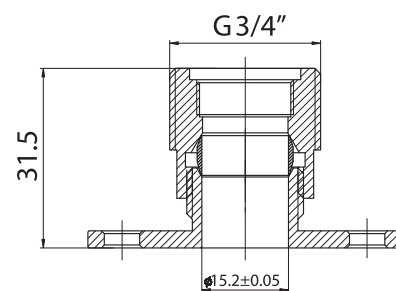

Product Name	EASYKIT001
Product Description	Fast Fix Brackets
Product Transportation	
Barcode	5060500640248
Country of origin	CH
Commodity code	7412200000
Product Measurements	
Product Weight (KG)	0.171
Product Width (mm)	G3/4
Product Height (mm)	31.5
Product Depth (mm)	0
Product Length (mm)	0
Primary Packed Measurements	
Packaged Weight	0.191
Packed Length	7
Packed Width	7
Packed Height	7
Packaging Weights	
Card (kg)	0.019
Paper (kg)	0
Wood (kg)	0
Plastic (kg)	0.05
Compliance DOP	N/a

General Information	
Construction Material	Brass / Stainless steel
Installation type	Wall Mounted
Colour / Finish	Chrome, Brass
Tap / Shower Attributes	
WRAS Approved	No
TMV Approved	N/a
Minimum Operating Pressure (bar)	0.2
Maximum Operating Pressure (bar)	5
Flexible Tails Included	N/a
Number of tap holes required	N/a
Handle Type	N/a
Swivel Spout	N/a
Inlet Connection	1/2 BSP
Outlet Connection	3/4 BSP
Tap Hole Diameter (mm)	N/a
Tap Type description	N/a
Includes Waste	N/a
Valve / Cartridge Type	N/a
Cartridge Spare code	N/a
Flow Rates	
0.2bar (l/min)	N/a
0.5bar (l/min)	N/a
1bar (l/min)	N/a
2bar (l/min)	N/a
3bar (l/min)	N/a