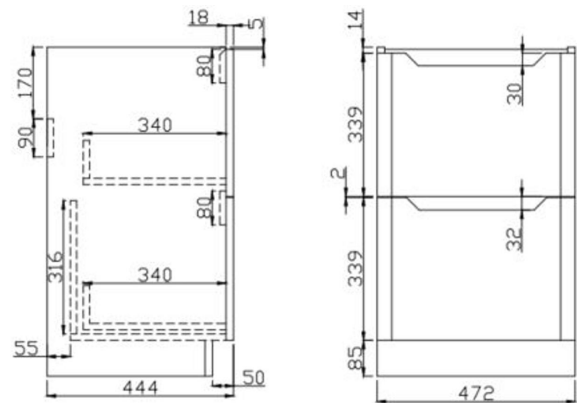

PRODUCT DATA SHEET

Ella 500 Floor Unit

Product Code: ELLA-500FLOORUNIT-GREEN

SCUDO
BEAUTIFUL BATHROOMS

0330 124 7290

sales@scudo.co.uk - www.scudo.co.uk

Scudo is the trading name of Harrison Bathrooms Ltd. Whilst we endeavour to ensure that the product information is accurate we accept no liability for any information given. All images are for illustration purposes only. Product images and specification are subject to change. Measurement are in millimetres and are nominal.

Product Name	ELLA-500FLOORUNIT-GREEN
Product Description	Ella 500 Floor Unit Green
Product Transportation	
Barcode	5060766124742
Country of origin	China
Commodity code	9403609000
Product Measurements	
Product Weight (KG)	28
Product Width (mm)	472
Product Height (mm)	780
Product Depth (mm)	444
Product Length (mm)	0
Primary Packed Measurements	
Packaged Weight	29.35
Packed Length	500
Packed Width	510
Packed Height	0
Packaging Weights	
Card (kg)	1.35
Paper (kg)	3
Wood (kg)	n/a
Plastic (kg)	0.1
Compliance DOP	N/a

General Information	
Construction Material	MFC & Painted MDF
Installation type	Floor Mounted
Colour / Finish	Green
Furniture Attributes	
Supplied Fully Assembled	Yes
Number Of Drawers	2
Number Of Doors	0
Soft Close Doors / Drawers	Yes
Moisture resistant	Yes
Internal Shelves	0
Door Opening Width (mm)	N/a
Draw Opening Distance (mm)	350
Recommended Concealed Cistern	0
False Draws	No
Number of False Draws	No
Can the door be swapped over to open the opposite way	N/a
Which side is the door hinge located	N/a
Compatible Furniture Part Code	Ella
Compatible Basin Part Code	DEEP500
Handles	
Handle Style	Recessed cut out
Handle Finish	N/a
Handle Material	N/a
Number of Handles	2