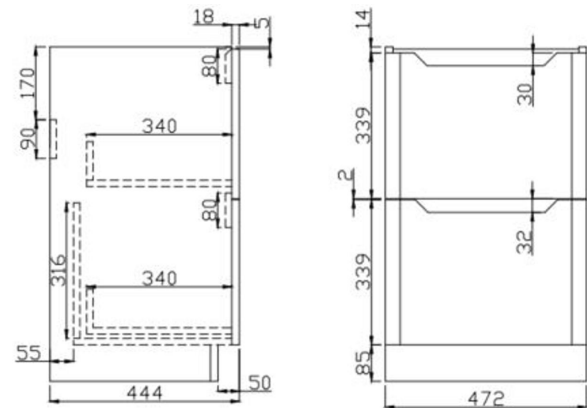

PRODUCT DATA SHEET

Ella 500 Floor Unit

Product Code: ELLA-500FLOORUNIT-WHITE

SCUDO
BEAUTIFUL BATHROOMS

0330 124 7290

sales@scudo.co.uk - www.scudo.co.uk

Scudo is the trading name of Harrison Bathrooms Ltd. Whilst we endeavour to ensure that the product information is accurate we accept no liability for any information given. All images are for illustration purposes only. Product images and specification are subject to change. Measurement are in millimetres and are nominal.

Product Name	ELLA-500FLOORUNIT-WHITE
Product Description	Ella 500 Floor Unit White
Product Transportation	
Barcode	5060766124759
Country of origin	China
Commodity code	9403609000
Product Measurements	
Product Weight (KG)	28
Product Width (mm)	472
Product Height (mm)	780
Product Depth (mm)	444
Product Length (mm)	0
Primary Packed Measurements	
Packaged Weight	29.35
Packed Length	500
Packed Width	510
Packed Height	0
Packaging Weights	
Card (kg)	1.35
Paper (kg)	3
Wood (kg)	n/a
Plastic (kg)	0.1
Compliance DOP	N/a

General Information	
Construction Material	MFC & Painted MDF
Installation type	Floor Mounted
Colour / Finish	White
Furniture Attributes	
Supplied Fully Assembled	Yes
Number Of Drawers	2
Number Of Doors	0
Soft Close Doors / Drawers	Yes
Moisture resistant	Yes
Internal Shelves	0
Door Opening Width (mm)	N/a
Draw Opening Distance (mm)	350
Recommended Concealed Cistern	0
False Draws	No
Number of False Draws	No
Can the door be swapped over to open the opposite way	N/a
Which side is the door hinge located	N/a
Compatible Furniture Part Code	Ella
Compatible Basin Part Code	DEEP500
Handles	
Handle Style	Recessed cut out
Handle Finish	N/a
Handle Material	N/a
Number of Handles	2