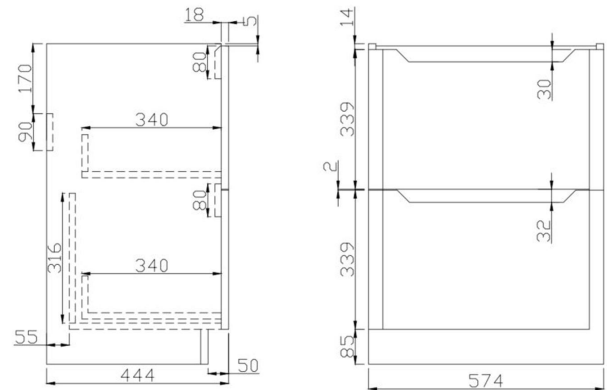

## Ella 600 Floor Unit

Product Code: ELLA-600FLOORUNIT-GREEN

**SCUDO**  
BEAUTIFUL BATHROOMS

0330 124 7290

sales@scudo.co.uk - www.scudo.co.uk

Scudo is the trading name of Harrison Bathrooms Ltd. Whilst we endeavour to ensure that the product information is accurate we accept no liability for any information given. All images are for illustration purposes only. Product images and specification are subject to change. Measurement are in millimetres and are nominal.

Product Name	ELLA-600FLOORUNIT-GREEN
Product Description	Ella 600 Floor Unit Green
<b>Product Transportation</b>	
Barcode	5060766124827
Country of origin	China
Commodity code	9403609000
<b>Product Measurements</b>	
Product Weight (KG)	29
Product Width (mm)	574
Product Height (mm)	780
Product Depth (mm)	444
Product Length (mm)	0
<b>Primary Packed Measurements</b>	
Packaged Weight	31
Packed Length	610
Packed Width	480
Packed Height	0
<b>Packaging Weights</b>	
Card (kg)	1.9
Paper (kg)	0
Wood (kg)	0
Plastic (kg)	0.1
Compliance DOP	N/a

<b>General Information</b>	
Construction Material	MFC & Painted MDF
Installation type	Floor Mounted
Colour / Finish	Green
<b>Furniture Attributes</b>	
Supplied Fully Assembled	Yes
Number Of Drawers	2
Number Of Doors	0
Soft Close Doors / Drawers	Yes
Moisture resistant	Yes
Internal Shelves	0
Door Opening Width (mm)	N/a
Draw Opening Distance (mm)	350mm
Recommended Concealed Cistern	0
False Draws	No
Number of False Draws	No
Can the door be swapped over to open the opposite way	N/a
Which side is the door hinge located	N/a
Compatible Furniture Part Code	Ella
Compatible Basin Part Code	DEEP600
<b>Handles</b>	
Handle Style	Recessed cut out
Handle Finish	N/a
Handle Material	N/a
Number of Handles	2

## Dimensions

(measurements in mm)