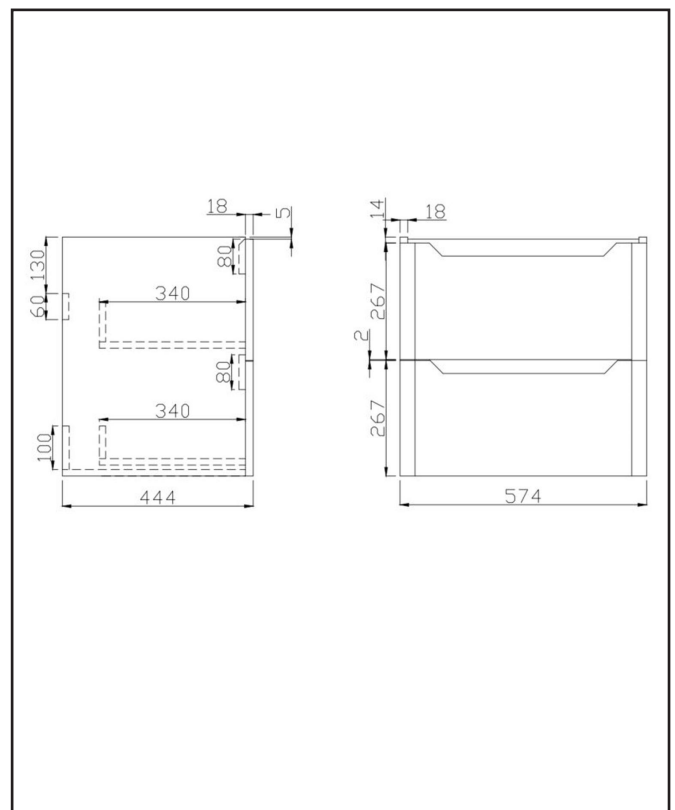

PRODUCT DATA SHEET

Ella 600 Wall Unit

Product Code: ELLA-600WALLUNIT-ANTHRACITE

SCUDO
BEAUTIFUL BATHROOMS

0330 124 7290

sales@scudo.co.uk - www.scudo.co.uk

Scudo is the trading name of Harrison Bathrooms Ltd. Whilst we endeavour to ensure that the product information is accurate we accept no liability for any information given. All images are for illustration purposes only. Product images and specification are subject to change. Measurement are in millimetres and are nominal.

Product Name	ELLA-600WALLUNIT-ANTHRACITE
Product Description	Ella 600 Wall Unit Anthracite
Product Transportation	
Barcode	5060766124841
Country of origin	China
Commodity code	9403609000
Product Measurements	
Product Weight (KG)	24.8
Product Width (mm)	574
Product Height (mm)	550
Product Depth (mm)	444
Product Length (mm)	0
Primary Packed Measurements	
Packaged Weight	26.1
Packed Length	480
Packed Width	610
Packed Height	0
Packaging Weights	
Card (kg)	1.2
Paper (kg)	0
Wood (kg)	0
Plastic (kg)	0.1
Compliance DOP	N/a

General Information	
Construction Material	MFC & Painted MDF
Installation type	Wall Mounted
Colour / Finish	Anthracite
Furniture Attributes	
Supplied Fully Assembled	Yes
Number Of Drawers	2
Number Of Doors	0
Soft Close Doors / Drawers	Yes
Moisture resistant	Yes
Internal Shelves	0
Door Opening Width (mm)	N/a
Draw Opening Distance (mm)	310mm
Recommended Concealed Cistern	0
False Draws	No
Number of False Draws	No
Can the door be swapped over to open the opposite way	N/a
Which side is the door hinge located	N/a
Compatible Furniture Part Code	Ella
Compatible Basin Part Code	DEEP600
Handles	
Handle Style	Recessed cut out
Handle Finish	N/a
Handle Material	N/a
Number of Handles	2