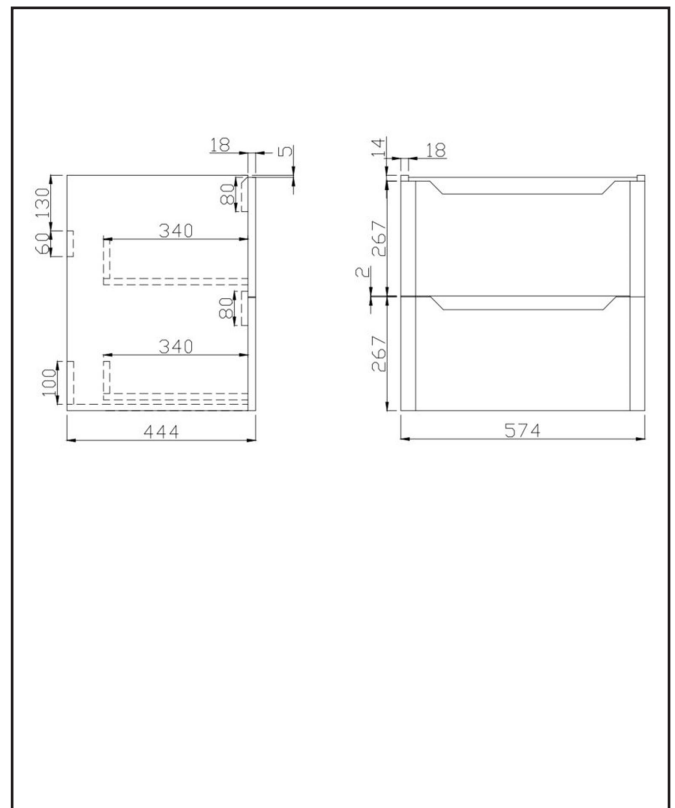

## Ella 600 Wall Unit

Product Code: ELLA-600WALLUNIT-BLUE

**SCUDO**  
BEAUTIFUL BATHROOMS

0330 124 7290

sales@scudo.co.uk - www.scudo.co.uk

Scudo is the trading name of Harrison Bathrooms Ltd. Whilst we endeavour to ensure that the product information is accurate we accept no liability for any information given. All images are for illustration purposes only. Product images and specification are subject to change. Measurement are in millimetres and are nominal.

Product Name	ELLA-600WALLUNIT-BLUE
Product Description	Ella 600 Wall Unit Blue
<b>Product Transportation</b>	
Barcode	5060766124858
Country of origin	China
Commodity code	9403609000
<b>Product Measurements</b>	
Product Weight (KG)	24.8
Product Width (mm)	574
Product Height (mm)	550
Product Depth (mm)	444
Product Length (mm)	0
<b>Primary Packed Measurements</b>	
Packaged Weight	26.1
Packed Length	480
Packed Width	610
Packed Height	0
<b>Packaging Weights</b>	
Card (kg)	1.2
Paper (kg)	0
Wood (kg)	0
Plastic (kg)	0.1
Compliance DOP	N/a

<b>General Information</b>	
Construction Material	MFC & Painted MDF
Installation type	Wall Mounted
Colour / Finish	Blue
<b>Furniture Attributes</b>	
Supplied Fully Assembled	Yes
Number Of Drawers	2
Number Of Doors	0
Soft Close Doors / Drawers	Yes
Moisture resistant	Yes
Internal Shelves	0
Door Opening Width (mm)	N/a
Draw Opening Distance (mm)	310mm
Recommended Concealed Cistern	0
False Draws	No
Number of False Draws	No
Can the door be swapped over to open the opposite way	N/a
Which side is the door hinge located	N/a
Compatible Furniture Part Code	Ella
Compatible Basin Part Code	DEEP600
<b>Handles</b>	
Handle Style	Recessed cut out
Handle Finish	N/a
Handle Material	N/a
Number of Handles	2

### Dimensions (measurements in mm)