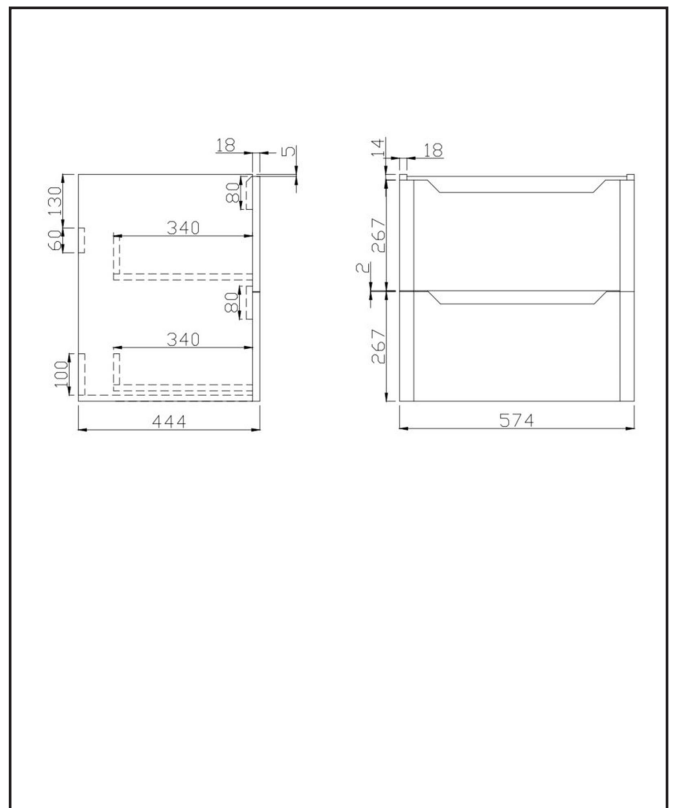

## Ella 600 Wall Unit

Product Code: ELLA-600WALLUNIT-GREEN

**SCUDO**  
BEAUTIFUL BATHROOMS

0330 124 7290

sales@scudo.co.uk - www.scudo.co.uk

Scudo is the trading name of Harrison Bathrooms Ltd. Whilst we endeavour to ensure that the product information is accurate we accept no liability for any information given. All images are for illustration purposes only. Product images and specification are subject to change. Measurement are in millimetres and are nominal.

Product Name	ELLA-600WALLUNIT-GREEN
Product Description	Ella 600 Wall Unit Green
<b>Product Transportation</b>	
Barcode	5060766124865
Country of origin	China
Commodity code	9403609000
<b>Product Measurements</b>	
Product Weight (KG)	24.8
Product Width (mm)	574
Product Height (mm)	550
Product Depth (mm)	444
Product Length (mm)	0
<b>Primary Packed Measurements</b>	
Packaged Weight	26.1
Packed Length	480
Packed Width	610
Packed Height	0
<b>Packaging Weights</b>	
Card (kg)	1.2
Paper (kg)	0
Wood (kg)	0
Plastic (kg)	0.1
Compliance DOP	N/a

<b>General Information</b>	
Construction Material	MFC & Painted MDF
Installation type	Wall Mounted
Colour / Finish	Green
<b>Furniture Attributes</b>	
Supplied Fully Assembled	Yes
Number Of Drawers	2
Number Of Doors	0
Soft Close Doors / Drawers	Yes
Moisture resistant	Yes
Internal Shelves	0
Door Opening Width (mm)	N/a
Draw Opening Distance (mm)	310mm
Recommended Concealed Cistern	0
False Draws	No
Number of False Draws	No
Can the door be swapped over to open the opposite way	N/a
Which side is the door hinge located	N/a
Compatible Furniture Part Code	Ella
Compatible Basin Part Code	DEEP600
<b>Handles</b>	
Handle Style	Recessed cut out
Handle Finish	N/a
Handle Material	N/a
Number of Handles	2

### Dimensions (measurements in mm)