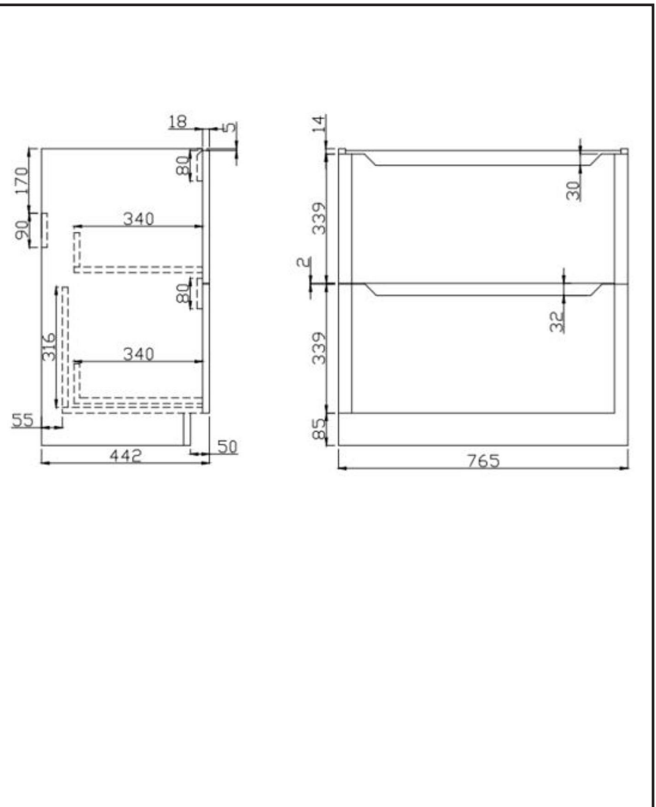

## Ella 800 Floor Unit

Product Code: ELLA-800FLOORUNIT-WHITE

**SCUDO**  
BEAUTIFUL BATHROOMS

0330 124 7290

sales@scudo.co.uk - www.scudo.co.uk

Scudo is the trading name of Harrison Bathrooms Ltd. Whilst we endeavour to ensure that the product information is accurate we accept no liability for any information given. All images are for illustration purposes only. Product images and specification are subject to change. Measurement are in millimetres and are nominal.

Product Name	ELLA-800FLOORUNIT-WHITE
Product Description	Ella 800 Floor Unit White
<b>Product Transportation</b>	
Barcode	5060766124919
Country of origin	China
Commodity code	9403609000
<b>Product Measurements</b>	
Product Weight (KG)	36
Product Width (mm)	765
Product Height (mm)	780
Product Depth (mm)	442
Product Length (mm)	0
<b>Primary Packed Measurements</b>	
Packaged Weight	38
Packed Length	480
Packed Width	810
Packed Height	0
<b>Packaging Weights</b>	
Card (kg)	1.9
Paper (kg)	0
Wood (kg)	0
Plastic (kg)	0.1
Compliance DOP	N/a

<b>General Information</b>	
Construction Material	MFC & Painted MDF
Installation type	Floor Mounted
Colour / Finish	White
<b>Furniture Attributes</b>	
Supplied Fully Assembled	Yes
Number Of Drawers	2
Number Of Doors	0
Soft Close Doors / Drawers	Yes
Moisture resistant	Yes
Internal Shelves	0
Door Opening Width (mm)	N/a
Draw Opening Distance (mm)	350mm
Recommended Concealed Cistern	0
False Draws	No
Number of False Draws	No
Can the door be swapped over to open the opposite way	N/a
Which side is the door hinge located	N/a
Compatible Furniture Part Code	Ella
Compatible Basin Part Code	DEEP800
<b>Handles</b>	
Handle Style	Recessed cut out
Handle Finish	N/a
Handle Material	N/a
Number of Handles	2

**Dimensions**  
(measurements in mm)