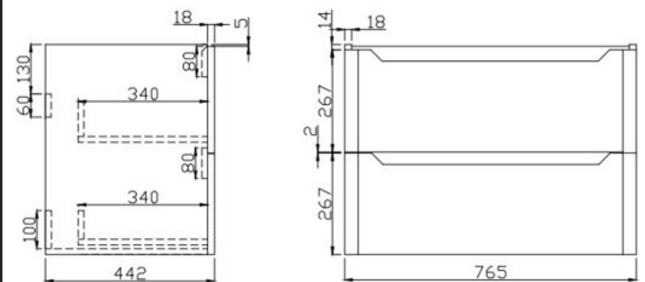

PRODUCT DATA SHEET

Ella 800 Wall Unit

Product Code: ELLA-800WALLUNIT-ANTHRACITE

SCUDO
BEAUTIFUL BATHROOMS

0330 124 7290

sales@scudo.co.uk - www.scudo.co.uk

Scudo is the trading name of Harrison Bathrooms Ltd. Whilst we endeavour to ensure that the product information is accurate we accept no liability for any information given. All images are for illustration purposes only. Product images and specification are subject to change. Measurement are in millimetres and are nominal.

Product Name	ELLA-800WALLUNIT-ANTHRACITE
Product Description	Ella 800 Wall Unit Anthracite
Product Transportation	
Barcode	5060766124926
Country of origin	China
Commodity code	9403609000
Product Measurements	
Product Weight (KG)	31.8
Product Width (mm)	765
Product Height (mm)	550
Product Depth (mm)	442
Product Length (mm)	0
Primary Packed Measurements	
Packaged Weight	33.05
Packed Length	500
Packed Width	810
Packed Height	0
Packaging Weights	
Card (kg)	1.15
Paper (kg)	0
Wood (kg)	0
Plastic (kg)	0.1
Compliance DOP	N/a

General Information	
Construction Material	MFC & Painted MDF
Installation type	Wall Mounted
Colour / Finish	Anthracite
Furniture Attributes	
Supplied Fully Assembled	Yes
Number Of Drawers	2
Number Of Doors	0
Soft Close Doors / Drawers	Yes
Moisture resistant	Yes
Internal Shelves	0
Door Opening Width (mm)	N/a
Draw Opening Distance (mm)	310mm
Recommended Concealed Cistern	0
False Draws	No
Number of False Draws	No
Can the door be swapped over to open the opposite way	N/a
Which side is the door hinge located	N/a
Compatible Furniture Part Code	Ella
Compatible Basin Part Code	DEEP800
Handles	
Handle Style	Recessed cut out
Handle Finish	N/a
Handle Material	N/a
Number of Handles	2