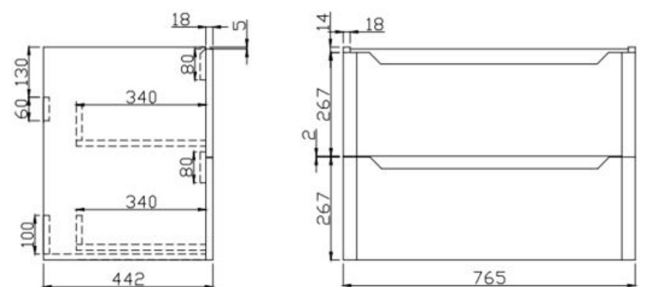

PRODUCT DATA SHEET

Ella 800 Wall Unit

Product Code: ELLA-800WALLUNIT-BLUE

SCUDO
BEAUTIFUL BATHROOMS

0330 124 7290

sales@scudo.co.uk - www.scudo.co.uk

Scudo is the trading name of Harrison Bathrooms Ltd. Whilst we endeavour to ensure that the product information is accurate we accept no liability for any information given. All images are for illustration purposes only. Product images and specification are subject to change. Measurement are in millimetres and are nominal.

Product Name	ELLA-800WALLUNIT-BLUE
Product Description	Ella 800 Wall Unit Blue
Product Transportation	
Barcode	5060766124933
Country of origin	China
Commodity code	9403609000
Product Measurements	
Product Weight (KG)	31.8
Product Width (mm)	765
Product Height (mm)	550
Product Depth (mm)	442
Product Length (mm)	0
Primary Packed Measurements	
Packaged Weight	33.05
Packed Length	500
Packed Width	810
Packed Height	0
Packaging Weights	
Card (kg)	1.15
Paper (kg)	0
Wood (kg)	0
Plastic (kg)	0.1
Compliance DOP	N/a

General Information	
Construction Material	MFC & Painted MDF
Installation type	Wall Mounted
Colour / Finish	Blue
Furniture Attributes	
Supplied Fully Assembled	Yes
Number Of Drawers	2
Number Of Doors	0
Soft Close Doors / Drawers	Yes
Moisture resistant	Yes
Internal Shelves	0
Door Opening Width (mm)	N/a
Draw Opening Distance (mm)	310mm
Recommended Concealed Cistern	0
False Draws	No
Number of False Draws	No
Can the door be swapped over to open the opposite way	N/a
Which side is the door hinge located	N/a
Compatible Furniture Part Code	Ella
Compatible Basin Part Code	DEEP800
Handles	
Handle Style	Recessed cut out
Handle Finish	N/a
Handle Material	N/a
Number of Handles	2