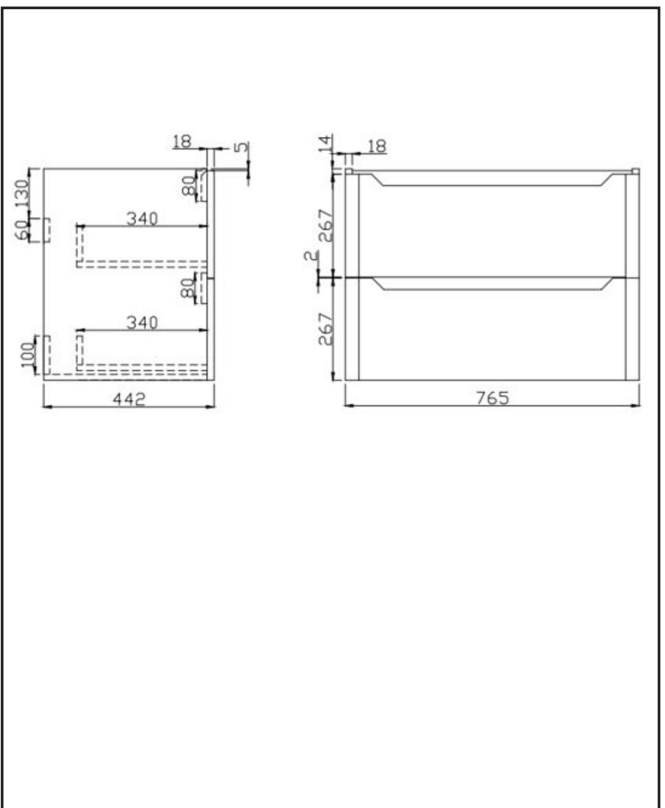

PRODUCT DATA SHEET

Ella 800 Wall Unit

Product Code: ELLA-800WALLUNIT-GREEN

SCUDO
BEAUTIFUL BATHROOMS

0330 124 7290

sales@scudo.co.uk - www.scudo.co.uk

Scudo is the trading name of Harrison Bathrooms Ltd. Whilst we endeavour to ensure that the product information is accurate we accept no liability for any information given. All images are for illustration purposes only. Product images and specification are subject to change. Measurement are in millimetres and are nominal.

Product Name	ELLA-800WALLUNIT-GREEN
Product Description	Ella 800 Wall Unit Green
Product Transportation	
Barcode	5060766124940
Country of origin	China
Commodity code	9403609000
Product Measurements	
Product Weight (KG)	31.8
Product Width (mm)	765
Product Height (mm)	550
Product Depth (mm)	442
Product Length (mm)	0
Primary Packed Measurements	
Packaged Weight	33.05
Packed Length	500
Packed Width	810
Packed Height	0
Packaging Weights	
Card (kg)	1.15
Paper (kg)	0
Wood (kg)	0
Plastic (kg)	0.1
Compliance DOP	N/a

General Information	
Construction Material	MFC & Painted MDF
Installation type	Wall Mounted
Colour / Finish	Green
Furniture Attributes	
Supplied Fully Assembled	Yes
Number Of Drawers	2
Number Of Doors	0
Soft Close Doors / Drawers	Yes
Moisture resistant	Yes
Internal Shelves	0
Door Opening Width (mm)	N/a
Draw Opening Distance (mm)	310mm
Recommended Concealed Cistern	0
False Draws	No
Number of False Draws	No
Can the door be swapped over to open the opposite way	N/a
Which side is the door hinge located	N/a
Compatible Furniture Part Code	Ella
Compatible Basin Part Code	DEEP800
Handles	
Handle Style	Recessed cut out
Handle Finish	N/a
Handle Material	N/a
Number of Handles	2