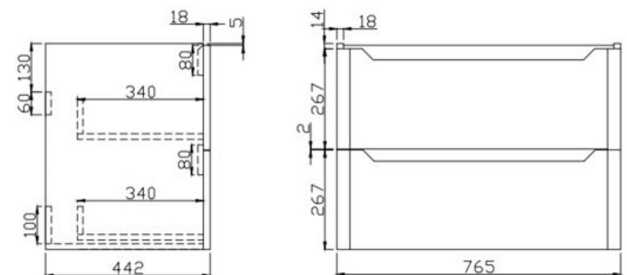

## Ella 800 Wall Unit

Product Code: ELLA-800WALLUNIT-WHITE

**SCUDO**  
BEAUTIFUL BATHROOMS

0330 124 7290

sales@scudo.co.uk - www.scudo.co.uk

Scudo is the trading name of Harrison Bathrooms Ltd. Whilst we endeavour to ensure that the product information is accurate we accept no liability for any information given. All images are for illustration purposes only. Product images and specification are subject to change. Measurement are in millimetres and are nominal.

Product Name	ELLA-800WALLUNIT-WHITE
Product Description	Ella 800 Wall Unit White
<b>Product Transportation</b>	
Barcode	5060766124957
Country of origin	China
Commodity code	9403609000
<b>Product Measurements</b>	
Product Weight (KG)	31.8
Product Width (mm)	765
Product Height (mm)	550
Product Depth (mm)	442
Product Length (mm)	0
<b>Primary Packed Measurements</b>	
Packaged Weight	33.05
Packed Length	500
Packed Width	810
Packed Height	0
<b>Packaging Weights</b>	
Card (kg)	1.15
Paper (kg)	0
Wood (kg)	0
Plastic (kg)	0.1
Compliance DOP	N/a

<b>General Information</b>	
Construction Material	MFC & Painted MDF
Installation type	Wall Mounted
Colour / Finish	White
<b>Furniture Attributes</b>	
Supplied Fully Assembled	Yes
Number Of Drawers	2
Number Of Doors	0
Soft Close Doors / Drawers	Yes
Moisture resistant	Yes
Internal Shelves	0
Door Opening Width (mm)	N/a
Draw Opening Distance (mm)	310mm
Recommended Concealed Cistern	0
False Draws	No
Number of False Draws	No
Can the door be swapped over to open the opposite way	N/a
Which side is the door hinge located	N/a
Compatible Furniture Part Code	Ella
Compatible Basin Part Code	DEEP800
<b>Handles</b>	
Handle Style	Recessed cut out
Handle Finish	N/a
Handle Material	N/a
Number of Handles	2

## Dimensions

(measurements in mm)