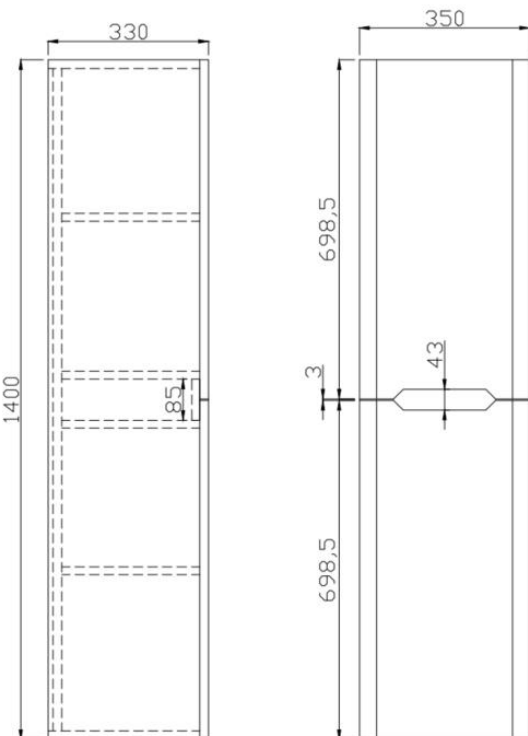

PRODUCT DATA SHEET

Ella Tall Cabinet

Product Code: ELLA-TALLBOY-ANTHRACITE

SCUDO
BEAUTIFUL BATHROOMS

0330 124 7290

sales@scudo.co.uk - www.scudo.co.uk

Scudo is the trading name of Harrison Bathrooms Ltd. Whilst we endeavour to ensure that the product information is accurate we accept no liability for any information given. All images are for illustration purposes only. Product images and specification are subject to change. Measurement are in millimetres and are nominal.

Product Name	ELLA-TALLBOY-ANTHRACITE
Product Description	Ella 1400 Tall Boy Anthracite
Product Transportation	
Barcode	5060766124964
Country of origin	China
Commodity code	9403609000
Product Measurements	
Product Weight (KG)	15
Product Width (mm)	350
Product Height (mm)	1400
Product Depth (mm)	330
Product Length (mm)	0
Primary Packed Measurements	
Packaged Weight	16.2
Packed Length	370
Packed Width	1420
Packed Height	0
Packaging Weights	
Card (kg)	1.1
Paper (kg)	0
Wood (kg)	0
Plastic (kg)	0.1
Compliance DOP	N/a

General Information	
Construction Material	MFC & Painted MDF
Installation type	Wall Mounted
Colour / Finish	Anthracite
Furniture Attributes	
Supplied Fully Assembled	Yes
Number Of Drawers	0
Number Of Doors	2
Soft Close Doors / Drawers	Yes
Moisture resistant	Yes
Internal Shelves	1
Door Opening Width (mm)	312
Draw Opening Distance (mm)	0
Recommended Concealed Cistern	0
False Draws	No
Number of False Draws	No
Can the door be swapped over to open the opposite way	Yes
Which side is the door hinge located	Not Factory Fixed
Compatible Furniture Part Code	Ella
Compatible Basin Part Code	N/a
Handles	
Handle Style	Recessed cut out
Handle Finish	N/a
Handle Material	N/a
Number of Handles	2