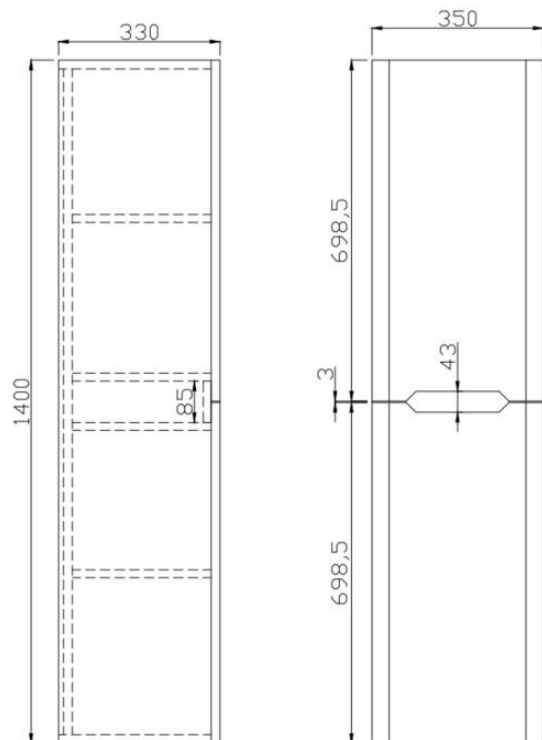

PRODUCT DATA SHEET

Ella Tall Cabinet

Product Code: ELLA-TALLBOY-GREEN

SCUDO
BEAUTIFUL BATHROOMS

0330 124 7290

sales@scudo.co.uk - www.scudo.co.uk

Scudo is the trading name of Harrison Bathrooms Ltd. Whilst we endeavour to ensure that the product information is accurate we accept no liability for any information given. All images are for illustration purposes only. Product images and specification are subject to change. Measurement are in millimetres and are nominal.

Product Name	ELLA-TALLBOY-GREEN
Product Description	Ella 1400 Tall Boy Green
Product Transportation	
Barcode	5060766124988
Country of origin	China
Commodity code	9403609000
Product Measurements	
Product Weight (KG)	15
Product Width (mm)	350
Product Height (mm)	1400
Product Depth (mm)	330
Product Length (mm)	0
Primary Packed Measurements	
Packaged Weight	16.2
Packed Length	370
Packed Width	1420
Packed Height	0
Packaging Weights	
Card (kg)	1.05
Paper (kg)	0
Wood (kg)	0
Plastic (kg)	0.15
Compliance DOP	N/a

General Information	
Construction Material	MFC & Painted MDF
Installation type	Wall Mounted
Colour / Finish	Green
Furniture Attributes	
Supplied Fully Assembled	Yes
Number Of Drawers	0
Number Of Doors	2
Soft Close Doors / Drawers	Yes
Moisture resistant	Yes
Internal Shelves	1
Door Opening Width (mm)	312
Draw Opening Distance (mm)	N/a
Recommended Concealed Cistern	N/a
False Draws	No
Number of False Draws	No
Can the door be swapped over to open the opposite way	Yes
Which side is the door hinge located	Not Factory fixed
Compatible Furniture Part Code	Ella
Compatible Basin Part Code	N/a
Handles	
Handle Style	Recessed cut out
Handle Finish	N/a
Handle Material	N/a
Number of Handles	2

Dimensions
(measurements in mm)

LIFETIME GUARANTEE

We are confident in our products and we want our customer to be, we proudly give a lifetime guarantee on our taps and showers, further details can be found on our website