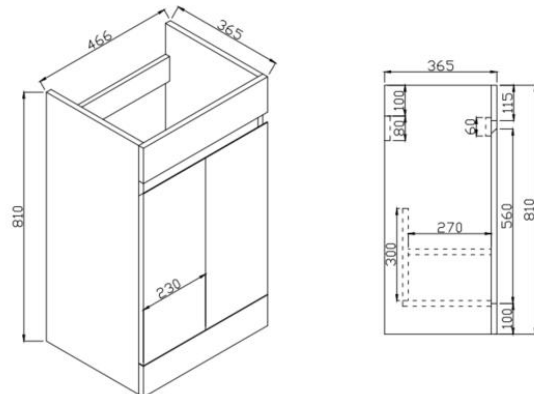

Product Name	EMPIRE-500CAB-GWTE
Product Description	Empire 500 Unit Handleless Gloss White
<b>Product Transportation</b>	
Barcode	5060766125640
Country of origin	China
Commodity code	9403609000
<b>Product Measurements</b>	
Product Weight (KG)	24
Product Width (mm)	365mm
Product Height (mm)	810mm
Product Depth (mm)	N/A
Product Length (mm)	490mm
<b>Primary Packed Measurements</b>	
Packaged Weight	25mm
Packed Length	500mm
Packed Width	460mm
Packed Height	830mm
<b>Packaging Weights</b>	
Card (kg)	1.5
Paper (kg)	0.012
Wood (kg)	N/A
Plastic (kg)	0.03
Compliance DOP	N/A

<b>General Information</b>	
Construction Material	MFC & Painted MDF
Installation type	Floor Mounted
Colour / Finish	White
<b>Furniture Attributes</b>	
Supplied Fully Assembled	Yes
Number Of Drawers	0
Number Of Doors	2
Soft Close Doors / Drawers	Yes
Moisture resistant	Yes
Internal Shelves	1
Door Opening Width (mm)	410
Draw Opening Distance (mm)	N/a
Recommended Concealed Cistern	N/a
False Draws	No
Number of False Draws	0
Can the door be swapped over to open the opposite way	N/a
Which side is the door hinge located	Both
Compatible Furniture Part Code	Empire
Compatible Basin Part Code	THIN500BASIN
<b>Handles</b>	
Handle Style	Recessed
Handle Finish	N/a
Handle Material	N/a
Number of Handles	2

### Dimensions (measurements in mm)