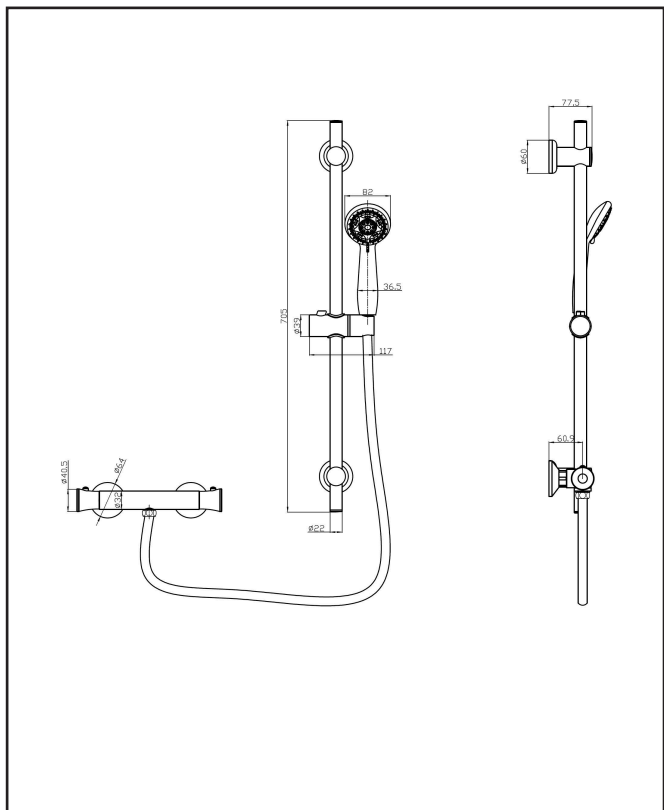

## Round Brass Body Valve, Riser Kit and Fast Fix Brackets

Product Code: EXPOSEDKIT002L

Product Name	EXPOSEDKIT002L
Product Description	Round Brass Body Valve, Riser Kit and Fast Fix Brackets
Product Transportation	
Barcode	5060500640019
Country of origin	CH
Commodity code	8481801190
Product Measurements	
Product Weight (KG)	1.8
Product Width (mm)	Please view line drawing due to multiple components
Product Height (mm)	
Product Depth (mm)	
Product Length (mm)	
Primary Packed Measurements	
Packaged Weight	2.025
Packed Length	62.5
Packed Width	15
Packed Height	7.5
Packaging Weights	
Card (kg)	0.109
Paper (kg)	0
Wood (kg)	0
Plastic (kg)	0
Compliance DOP	HBDOC042 , HBDOC043

General Information	
Construction Material	Brass / Stainless Steel / Plastic
Installation type	Wall Mounted
Colour / Finish	Chrome
Tap / Shower Attributes	
WRAS Approved	Yes
TMV Approved	No
Minimum Operating Pressure (bar)	0.5
Maximum Operating Pressure (bar)	5
Flexible Tails Included	No
Number of tap holes required	N/a
Handle Type	Round
Swivel Spout	Yes
Inlet Connection	3/4 BSP
Outlet Connection	1/2 BSP
Tap Hole Diameter (mm)	N/a
Tap Type description	Exposed Bar Valve
Includes Waste	No
Valve / Cartridge Type	Thermostatic & Quarter Turn Cartridge
Cartridge Spare code	N/a
Flow Rates	
0.2bar (l/min)	6
0.5bar (l/min)	7
1bar (l/min)	12
2bar (l/min)	18.5
3bar (l/min)	22

**Dimensions**  
(measurements in mm)

### Showering - Specification

Anti-Scald	Yes
Shower Diverter function	Yes
Number of outlets	1
Thermostatic Temperature control	Yes
Cool Touch	No
Shower Handset functions	3
Minimum Working Pressure	0
Maximum Working Pressure	0
Shape	Round
Pipe Centres (mm)	150
Inlet Connection	3/4 BSP
Outlet Connection	1/2 BSP
Adjustable	Yes
Adjustment (mm)	580
Handle Type	Round
<b>Spares Codes</b>	
Diverter Spares	0
Thermostatic cartridge Spares	0