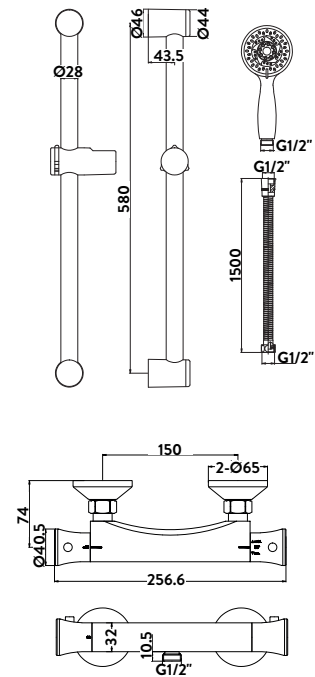

## Round Brass Body Valve, Riser Kit and Fast Fix Brackets

Product Code: EXPOSEDKIT002L

Product Name	EXPOSEDKIT002L
Product Description	Round Brass Body Valve, Riser Kit and Fast Fix Brackets
Product Transportation	
Barcode	5060500640019
Country of origin	CH
Commodity code	8481801190
Product Measurements	
Product Weight (KG)	1.8
Product Width (mm)	Please view line drawing due to multiple components
Product Height (mm)	
Product Depth (mm)	
Product Length (mm)	
Primary Packed Measurements	
Packaged Weight	2.025
Packed Length	62.5
Packed Width	15
Packed Height	7.5
Packaging Weights	
Card (kg)	0.109
Paper (kg)	0
Wood (kg)	0
Plastic (kg)	0
Compliance DOP	HBDOC042 , HBDOC043

**Dimensions**  
(measurements in mm)

### Showering - Specification

Anti-Scald	Yes
Shower Diverter function	Yes
Number of outlets	1
Thermostatic Temperature control	Yes
Cool Touch	No
Shower Handset functions	3
Minimum Working Pressure	0
Maximum Working Pressure	0
Shape	Round
Pipe Centres (mm)	150
Inlet Connection	3/4 BSP
Outlet Connection	1/2 BSP
Adjustable	Yes
Adjustment (mm)	580
Handle Type	Round
<b>Spares Codes</b>	
Diverter Spares	0
Thermostatic cartridge Spares	0

### Dimensions

(measurements in mm)