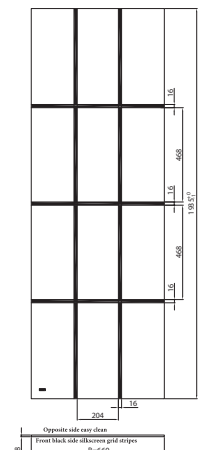

LIFETIME GUARANTEE

We are confident in our products and we want our customer to be, we proudly give a lifetime guarantee on our taps and showers, further details can be found on our website

Dimensions (measurements in mm)