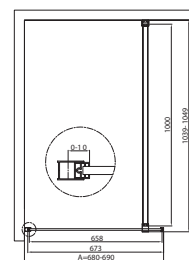

PRODUCT DATA SHEET

S8 Grid Wetroom Panel 1200x1950mm

Product Code: GRID1200WR

Product Measurements

Product Weight:	41kg
Product Width:	990mm
Product Height:	1935mm
Product Depth:	8mm
Product Length:	N/A

Product Transportation

Barcode:	5060766121833
Country of Origin:	China
Comodity Code:	7610100000

Primary Packed Measurements

Packaged Weight:	44kg
Packaged Length:	2025mm
Packaged Width:	1250mm
Packaged Height:	65mm

Packaging Weight

Card:	2.5kg
Paper:	N/A
Wood:	N/A
Plastic:	0.002kg

General Information

Construction Material:	Aluminium / Glass
Installation Type:	Wall Mounted
Colour / Finish:	Black / Screen Printed Glass

Enclosure Attributes

Adjustment:	980-990mm
Aqua-Shield:	Yes
Hinge Type:	N/A
Door Type:	N/A
Frame Type:	Frameless
Glass Type:	Screen Pattern Grid
Radius:	N/A
Entry Width:	N/A
Door In Swing:	N/A
Door Out Swing:	N/A
Enclosure Shape:	Straight
Glass Thickness:	8mm
Profile Finish/Colour:	Black
Profile Material:	Aluminium

Compliance DOP

SCUDO
BEAUTIFUL BATHROOMS

0330 124 7290

sales@scudo.co.uk - www.scudo.co.uk

Scudo is the trading name of Harrison Bathrooms Ltd. Whilst we endeavour to ensure that the product information is accurate we accept no liability for any information given. All images are for illustration purposes only. Product images and specification are subject to change. Measurement are in millimetres and are nominal.

Type	Size(mm)	Installation size(mm)	
		A	B
GRID700WR	700	680-690	660
GRID800WR	800	780-790	760
GRID900WR	900	880-890	860
GRID1000WR	1000	980-990	960
GRID1200WR	1200	1180-1190	1160