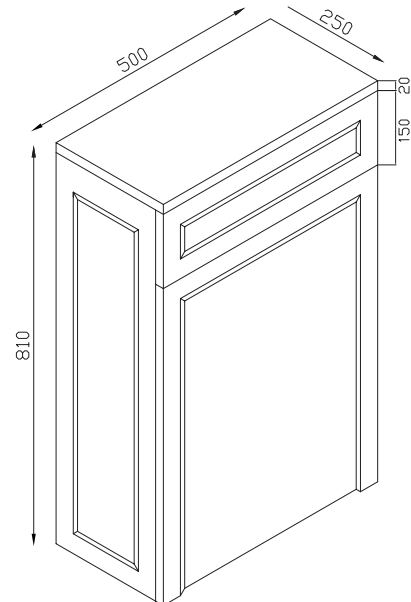

PRODUCT DATA SHEET

Harrogate WC

Product Code:HARR-WC-DGREY

SCUDO
BEAUTIFUL BATHROOMS

0330 124 7290

sales@scudo.co.uk www.scudo.co.uk

Scudo is the trading name of Harrison Bathrooms Ltd. Whilst we endeavour to ensure that the product information is accurate, we accept no liability for any information given. All images are for illustration purposes only. Product images and specification are subject to change. Measurements are in millimetres and are nominal.

Product Code		HARR-WC-DGREY
Product Description		Harrogate WC Unit Dovetail Grey
Product Transportation		
Barcode		5060713729433
Country of origin		China
Commodity code		9403609000
Product Measurements		
Product Weight (KG)		16.6
Product Width (mm)		500
Product Height (mm)		815
Product Depth (mm)		250
Primary Packed Measurements		
Packaged Weight		17
Packed Width		550
Packed Height		860
Packed Depth		350
General Information		
Construction Material		Painted MDF
Installation type		Floor Mounted
Colour / Finish		Dovetail Grey