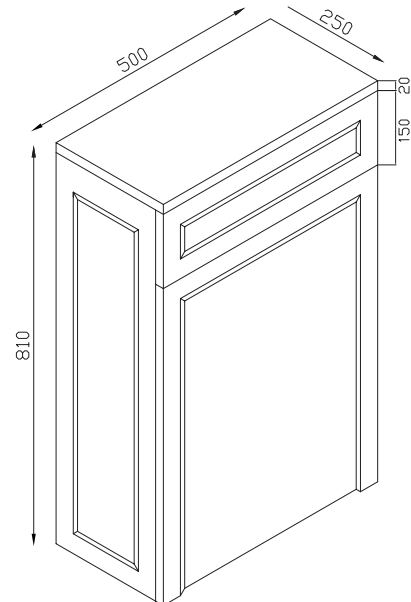

PRODUCT DATA SHEET

Harrogate WC

Product Code:HARR-WC-SPA

SCUDO
BEAUTIFUL BATHROOMS

0330 124 7290

sales@scudo.co.uk www.scudo.co.uk

Scudo is the trading name of Harrison Bathrooms Ltd. Whilst we endeavour to ensure that the product information is accurate, we accept no liability for any information given. All images are for illustration purposes only. Product images and specification are subject to change. Measurements are in millimetres and are nominal.

| | | |
|------------------------------------|--|----------------------------|
| Product Code | | HARR-WC-SPA |
| Product Description | | Harrogate WC Unit Spa Grey |
| Product Transportation | | |
| Barcode | | 5060713729464 |
| Country of origin | | China |
| Commodity code | | 9403609000 |
| Product Measurements | | |
| Product Weight (KG) | | 16.6 |
| Product Width (mm) | | 500 |
| Product Height (mm) | | 815 |
| Product Depth (mm) | | 250 |
| Primary Packed Measurements | | |
| Packaged Weight | | 17 |
| Packed Width | | 550 |
| Packed Height | | 860 |
| Packed Depth | | 350 |
| General Information | | |
| Construction Material | | Painted MDF |
| Installation type | | Floor Mounted |
| Colour / Finish | | Spa Grey |