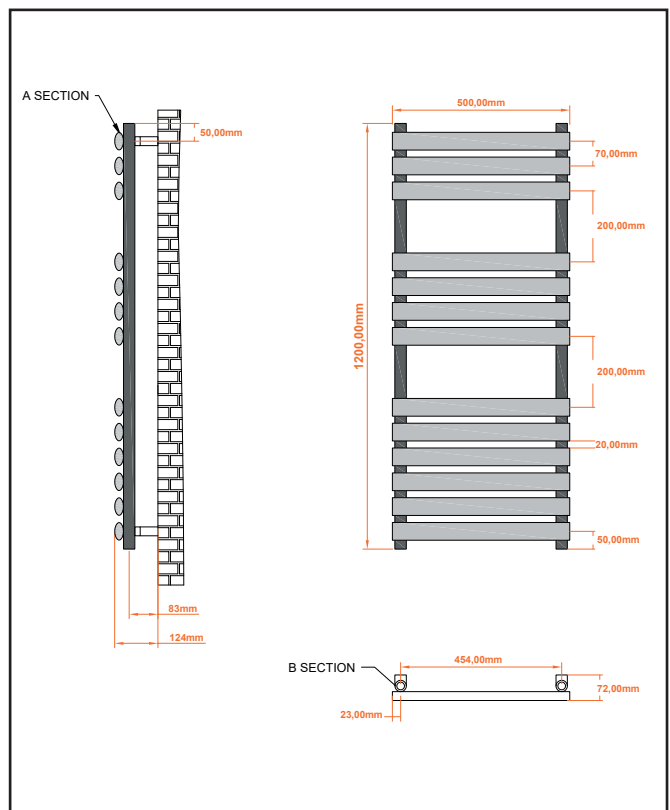

## Instyle Towel Rail 500 X 1200

Product Code: INST1200-500-C

**SCUDO**  
BEAUTIFUL BATHROOMS

0330 124 7290

sales@scudo.co.uk - www.scudo.co.uk

Scudo is the trading name of Harrison Bathrooms Ltd. Whilst we endeavour to ensure that the product information is accurate we accept no liability for any information given. All images are for illustration purposes only. Product images and specification are subject to change. Measurement are in millimetres and are nominal.

Product Name	INST1200-500-C
Product Description	Instyle 1200 x 500 Chrome
<b>Product Transportation</b>	
Barcode	5060964930695
Country of origin	TURK
Commodity code	7322190000
<b>Product Measurements</b>	
Product Weight (KG)	0
Product Width (mm)	500
Product Height (mm)	1200
Product Depth (mm)	0
Product Length (mm)	0
<b>Primary Packed Measurements</b>	
Packaged Weight	12.3
Packed Length	1220
Packed Width	460
Packed Height	830
<b>Packaging Weights</b>	
Card (kg)	
Paper (g)	
Wood (kg)	
Plastic (kg)	
Compliance DOP	HBDOCH135

<b>General Information</b>	
Construction Material	Steel
Installation type	Wall
Colour / Finish	Chrome
<b>Heating Attributes</b>	
Bar Arrangement	6*4*3
Number of Bars	13
Radiator Diameter (Ø)	32
RAL#	Chrome
Bar Diameter (Ø)	25*50
BTU @ 50°C	1255
Thermal Output @ 50°C (WATT's)	368
Element installation compatible	YES
Water Content Volume	7.1
Max Projection (mm)	124
Selected element must not exceed the maximum BTU / Watt out put of the product Seek advice from a competent installer	
<b>First Fix Dimensions</b>	
Pipe Centres C1 (mm)	454
Pipe Centres C2 (mm)	83

**Dimensions**  
(measurements in mm)